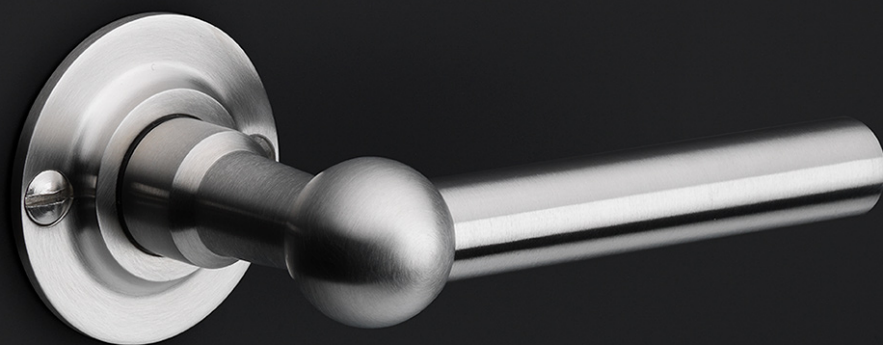

FERROVIA

by Formani

FORMANI®