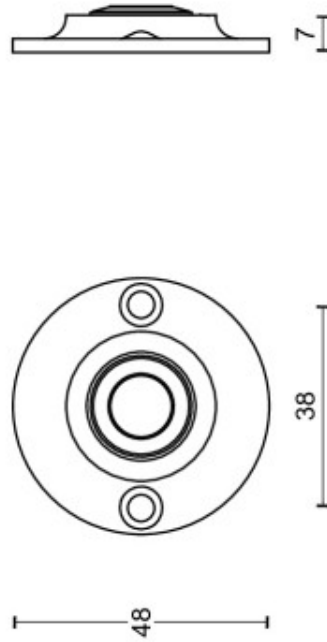

FV48

bell push

Product information

Code: 1502Z051INXX0

Finish: satin stainless steel

UNIT: Piece

Collection: FERROVIA

Designer: Formani

FV48

bell push
stainless steel

FORMANI®		Part number:	
Doc no.: 1502Z051 FV48 V01.dwg		Description: FV48	
Drawn by: Christian Brimbois		Format: A3	
Creation date: 24-8-2017		FORMANI HOLLAND B.V. - EUROPELAAN 12, 6199 AB MAASTRICHT-AIRPORT NL, T +31 (0)43 308 90 00 INFO@FORMANI.COM FORMANI.COM	