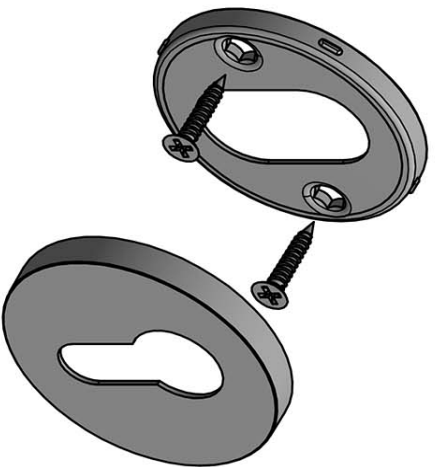

DRY53

profile cylinder escutcheon round

Product information

Code: 3901Y001INXX0

Finish: satin stainless steel

UNIT: Piece

Collection: ECLIPSE

Designer: David Rockwell

EAN code: 8718009410455

ECLIPSE by David Rockwell

The ECLIPSE series is a total concept collection consisting of door, window, and furniture fittings.

Finishes

- satin stainless steel
- bronze
- PVD satin gold
- PVD satin black

ECLIPSE DRY53

lever handle accessory
profile cylinder escutcheon
stainless steel

53

38

6.5

FORMANI® FORMANI HOLLAND B.V. EUROPEAN UNIT 2 6199 AB MAASTRICHT-AIRPORT NL T +31 (0)43 308 90 00 INFO@FORMANI.COM WWW.FORMANI.COM		Type :	ECLIPSE DRY53	Version:	V01
Formani filename: 3901Y001_DRY53_V01.dwg		Description:	lever handle accessory profile cylinder escutcheon stainless steel	Format:	A3
Drawn by: Christian Birnbois					
Creation date: 26-11-2020					

ECLIPSE

by David Rockwell

Simplicity meets innovation in ECLIPSE by David Rockwell. The iconic silhouette is a cylindrical form with a curved, carved channel—an inflection point that perfectly meets the hand's grasp. Simple, sculptural tooling offers both a square and round return option for a distinctive profile. The sublime finish creates soft lines that ensure a perfect ergonomic grip. The door handle is manufactured as one piece, allowing the moon-like detailing to continue seamlessly along the entire length of the arm and over the curve to the start of the neck.