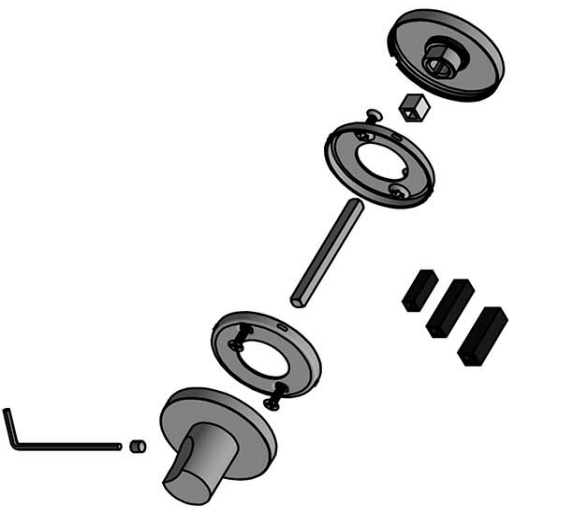

DRWC53

turn and release set including Q5/6/7/8 spindle

Product information

Code: 3901T001INXXU

Finish: satin stainless steel

UNIT: Set

Collection: ECLIPSE

Designer: David Rockwell

EAN code: 8718009410332

ECLIPSE by David Rockwell

The ECLIPSE series is a total concept collection consisting of door, window, and furniture fittings.

Finishes

- satin stainless steel
- bronze
- PVD satin gold
- PVD satin black

ECLIPSE DRWC53

lever handle accessory
 privacy set
 stainless steel

<p>FORMANI®</p> <p>FORMANI HOLLAND B.V. EUROPEAN 6199 AB MAASTRICHT-AIRPORT NL T +31 (0)43 308 90 00 INFO@FORMANI.COM WWW.FORMANI.COM</p> <p>Formani filename: 3901T001_DRWC53_V01.dwg</p> <p>Drawn by: Christian Brinbois</p> <p>Creation date: 23-11-2020</p>	<p>Type : ECLIPSE DRWC53</p> <p>Description: lever handle accessory privacy set stainless steel</p> <p>Version: A3</p>
---	---

ECLIPSE

by David Rockwell

Simplicity meets innovation in ECLIPSE by David Rockwell. The iconic silhouette is a cylindrical form with a curved, carved channel—an inflection point that perfectly meets the hand's grasp. Simple, sculptural tooling offers both a square and round return option for a distinctive profile. The sublime finish creates soft lines that ensure a perfect ergonomic grip. The door handle is manufactured as one piece, allowing the moon-like detailing to continue seamlessly along the entire length of the arm and over the curve to the start of the neck.