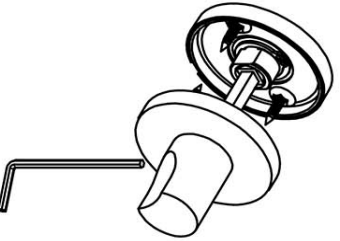

ECLIPSE DRWC53

lever handle accessory
privacy set
stainless steel

FORMANI® FORMANI HOLLAND B.V. EUROPEAN 6199 AB MAASTRICHT-AIRPORT NL T +31 (0)43 308 90 00 INFO@FORMANI.COM WWW.FORMANI.COM Formani filename: 3901T001_DRWC53_V01.dwg Drawn by: Christian Brinbois Creation date: 23-11-2020	Type : ECLIPSE DRWC53 Description: lever handle accessory privacy set stainless steel Version: A3