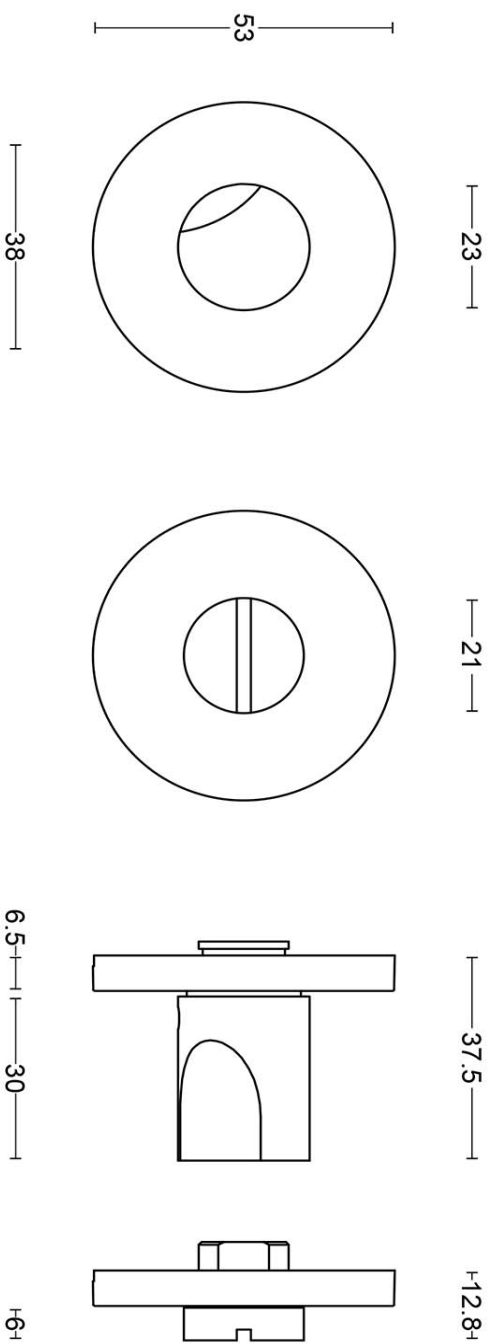

ECLIPSE DRWC53

lever handle accessory
privacy set
stainless steel

FORMANI® FORMANI HOLLAND B.V. EUROPEAN 6199 AB MAASTRICHT-AIRPORT NL T +31 (0)43 308 90 00 INFO@FORMANI.COM WWW.FORMANI.COM Formani filename: 3901T001_DRWC53_V01.dwg Drawn by: Christian Brinbois Creation date: 23-11-2020	Type : ECLIPSE DRWC53 Description: lever handle accessory privacy set stainless steel Version: A3