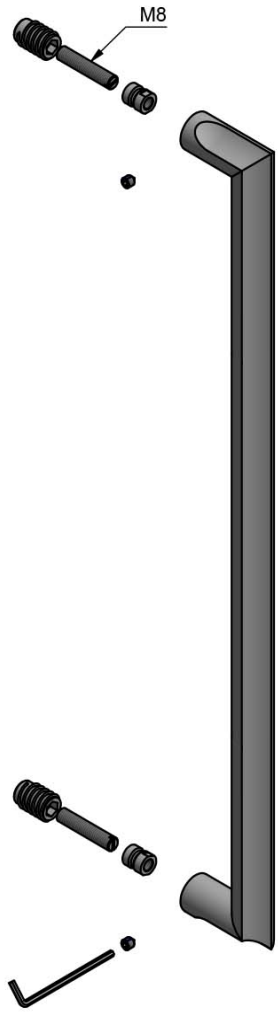

DR501 NP

pull handle including concealed fixings

Product information

Code: 3901G002INXX1

Finish: satin stainless steel

UNIT: Piece

Collection: ECLIPSE

Designer: David Rockwell

EAN code: 8718009422960

ECLIPSE by David Rockwell

The ECLIPSE series is a total concept collection consisting of door, window, and furniture fittings.

Finishes

- bronze
- PVD satin gold
- satin stainless steel
- PVD satin black

Eclipse DR501 NP

solid pull handle
concealed fixing
stainless steel

FORMANI [®]	FORMANI HOLLAND B.V. EUROPALAAN 12 6199 AB MAASTRICHT-AIRPORT NL T +31 (0)43 309 90 00 INFO@FORMANI.COM WWW.FORMANI.COM	Type : Eclipse DR501 NP	Version:
	Formani filename: 3901G002_DR501_NP_V01.dwg	Description: solid pull handle concealed fixing stainless steel	Format
	Drawn by: Christian Brimbois		A3
Creation date: 1-12-2020			

ECLIPSE

by David Rockwell

Simplicity meets innovation in ECLIPSE by David Rockwell. The iconic silhouette is a cylindrical form with a curved, carved channel—an inflection point that perfectly meets the hand's grasp. Simple, sculptural tooling offers both a square and round return option for a distinctive profile. The sublime finish creates soft lines that ensure a perfect ergonomic grip. The door handle is manufactured as one piece, allowing the moon-like detailing to continue seamlessly along the entire length of the arm and over the curve to the start of the neck.