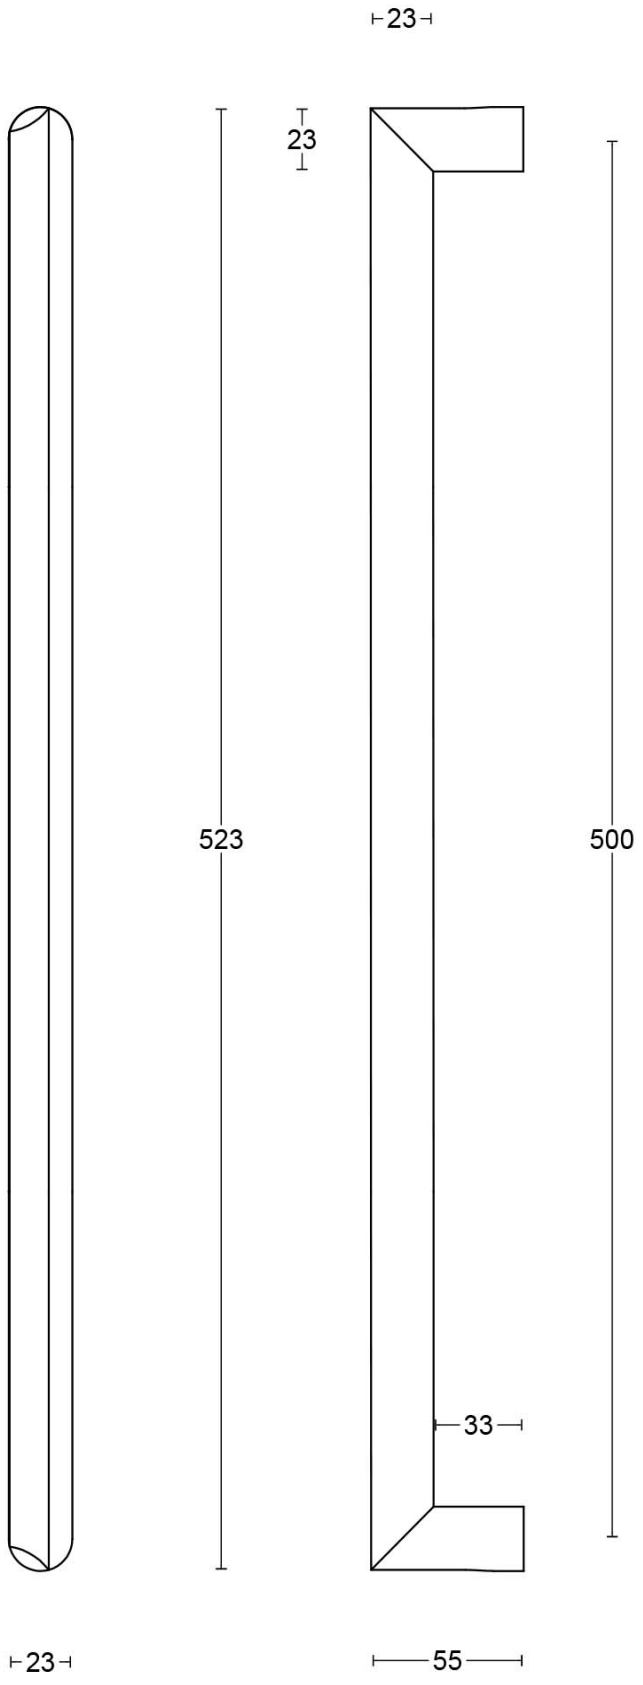

Eclipse DR501 NP

solid pull handle
concealed fixing
stainless steel

FORMANI®	FORMANI HOLLAND B.V. EUROPALAAN 12 6199 AB MAASTRICHT-AIRPORT NL T +31 (0)43 309 90 00 INFO@FORMANI.COM WWW.FORMANI.COM	Type : Eclipse DR501 NP	Version:
	Formani filename: 3901G002_DR501_NP_V01.dwg	Description: solid pull handle concealed fixing stainless steel	Format
	Drawn by: Christian Brimbois		A3
Creation date: 1-12-2020