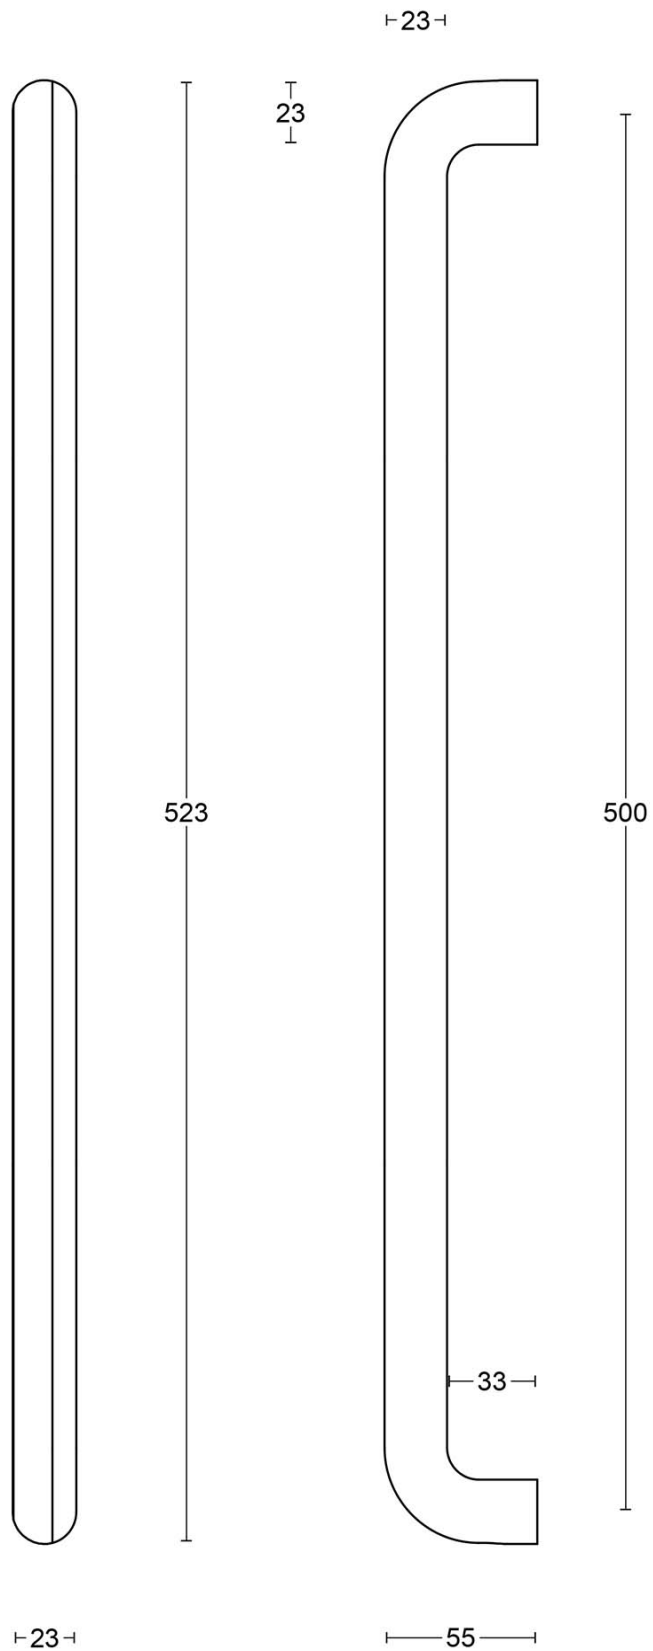

Eclipse DR500 NP

solid pull handle
concealed fixing
stainless steel

FORMANI®	FORMANI HOLLAND B.V. EUROPALAAN 12 6199 AB MAASTRICHT-AIRPORT NL T +31 (0)43 309 90 00 INFO@FORMANI.COM WWW.FORMANI.COM	Type : Eclipse DR500 NP	Version:
	Formani filename: 3901G001_DR500_NP_V01.dwg	Description: solid pull handle concealed fixing stainless steel	Format A3
	Drawn by: Christian Brimbois		
Creation date: 1-12-2020