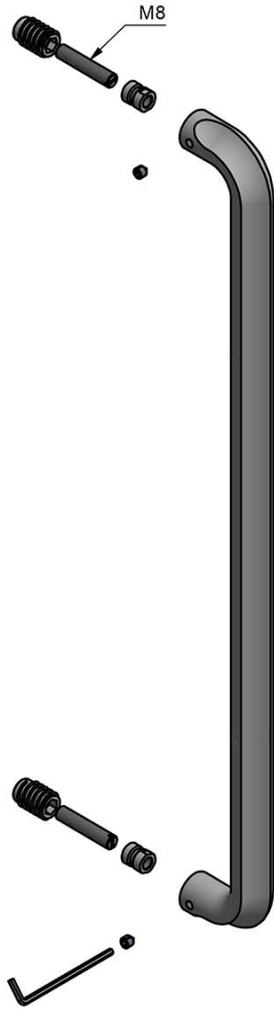

DR500 NP

pull handle including concealed fixings

Product information

Code: 3901G001INXX1

Finish: satin stainless steel

UNIT: Piece

Collection: ECLIPSE

Designer: David Rockwell

EAN code: 8718009422915

ECLIPSE by David Rockwell

The ECLIPSE series is a total concept collection consisting of door, window, and furniture fittings.

Finishes

- bronze
- PVD satin gold
- satin stainless steel
- PVD satin black

Eclipse DR500 NP

solid pull handle
concealed fixing
stainless steel

FORMANI®	FORMANI HOLLAND B.V. EUROPALAAN 12 6199 AB MAASTRICHT-AIRPORT NL T +31 (0)43 309 90 00 INFO@FORMANI.COM WWW.FORMANI.COM	Type : Eclipse DR500 NP	Version:
	Formani filename: 3901G001_DR500_NP_V01.dwg	Description: solid pull handle concealed fixing stainless steel	Format A3
	Drawn by: Christian Brimbois		
Creation date: 1-12-2020			

ECLIPSE

by David Rockwell

Simplicity meets innovation in ECLIPSE by David Rockwell. The iconic silhouette is a cylindrical form with a curved, carved channel—an inflection point that perfectly meets the hand's grasp. Simple, sculptural tooling offers both a square and round return option for a distinctive profile. The sublime finish creates soft lines that ensure a perfect ergonomic grip. The door handle is manufactured as one piece, allowing the moon-like detailing to continue seamlessly along the entire length of the arm and over the curve to the start of the neck.