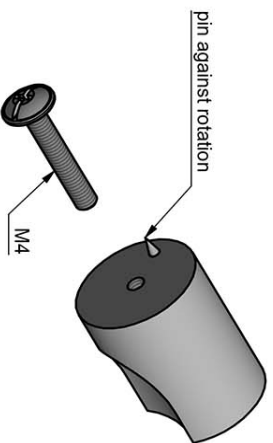

# ECLIPSE DR23M

solid cabinet knob  
stainless steel

Ø23

30

<p><b>FORMANI®</b></p> <p>FORMANI HOLLAND B.V. EUROPEAN UNIT 2 6199 AB MAASTRICHT-AIRPORT NL T +31 (0)43 308 90 00 INFO@FORMANI.COM WWW.FORMANI.COM</p>	<p>Type : <b>ECLIPSE DR23M</b></p>	<p>Formani filename: 3904P001_DR23M_V01.dwg</p> <p>Drawn by: Christian Birinbois</p> <p>Creation date: 1-12-2020</p>	<p>Description: solid cabinet knob stainless steel</p>	<p>Version: <b>A3</b></p>
---	--	--	--	-------------------------------

# ECLIPSE

by David Rockwell

**Simplicity meets innovation in ECLIPSE by David Rockwell. The iconic silhouette is a cylindrical form with a curved, carved channel—an inflection point that perfectly meets the hand's grasp. Simple, sculptural tooling offers both a square and round return option for a distinctive profile. The sublime finish creates soft lines that ensure a perfect ergonomic grip. The door handle is manufactured as one piece, allowing the moon-like detailing to continue seamlessly along the entire length of the arm and over the curve to the start of the neck.**