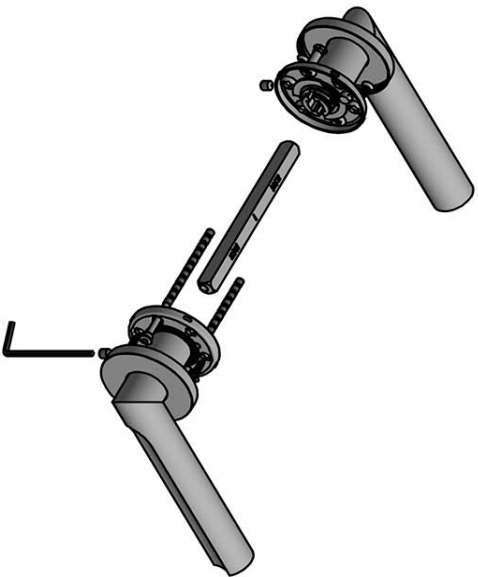

DR103-G

solid sprung door handle on rose

Product information

Code: 3901D004INXX0

Finish: satin stainless steel

UNIT: Pair

Collection: ECLIPSE

Designer: David Rockwell

EAN code: 8718009410370

ECLIPSE by David Rockwell

The ECLIPSE series is a total concept collection consisting of door, window, and furniture fittings.

Finishes

- bronze
- PVD satin gold
- satin stainless steel
- PVD satin black

ECLIPSE DR103-G

lever handle
stainless steel

FORMANI® FORMANI HOLLAND B.V. EUROPEAN 6199 AB MAASTRICHT-AIRPORT NL T +31 (0)43 308 90 00 INFO@FORMANI.COM WWW.FORMANI.COM		Type :	Version:
Formani filename: 3901D004_DR103G_V01.dwg		ECLIPSE DR103-G	V01
Drawn by: Semih Aslan		Description: lever handle stainless steel	Format: A3
Creation date: 26-11-2020			

ECLIPSE

by David Rockwell

Simplicity meets innovation in ECLIPSE by David Rockwell. The iconic silhouette is a cylindrical form with a curved, carved channel—an inflection point that perfectly meets the hand's grasp. Simple, sculptural tooling offers both a square and round return option for a distinctive profile. The sublime finish creates soft lines that ensure a perfect ergonomic grip. The door handle is manufactured as one piece, allowing the moon-like detailing to continue seamlessly along the entire length of the arm and over the curve to the start of the neck.