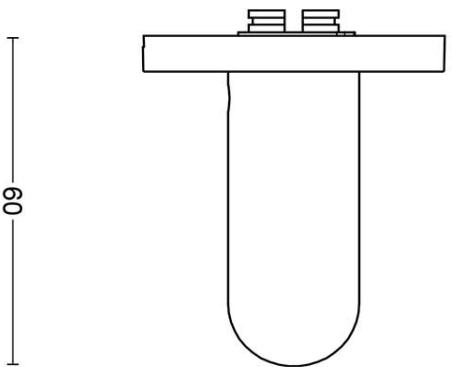

ECLIPSE DR103-G

lever handle
stainless steel

FORMANI® FORMANI HOLLAND B.V. EUROPEAN 6199 AB MAASTRICHT-AIRPORT NL T +31 (0)43 308 90 00 INFO@FORMANI.COM WWW.FORMANI.COM		Type :	Version:
Formani filename: 3901D004_DR103G_V01.dwg		ECLIPSE DR103-G	V01
Drawn by: Semih Aslan		Description: lever handle stainless steel	Format: A3
Creation date: 26-11-2020