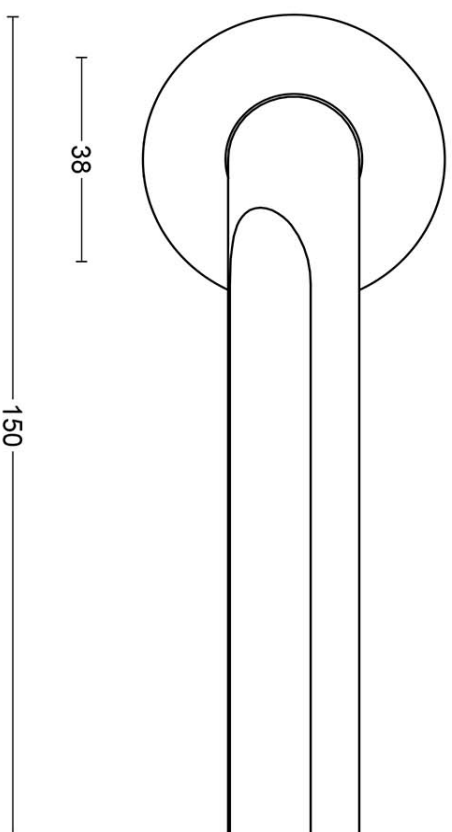

ECLIPSE DR103-G

lever handle
stainless steel

FORMANI® FORMANI HOLLAND B.V. EUROPEAN 6199 AB MAASTRICHT-AIRPORT NL T +31 (0)43 308 90 00 INFO@FORMANI.COM WWW.FORMANI.COM		Type :	Version:
Formani filename: 3901D004_DR103G_V01.dwg		ECLIPSE DR103-G	V01
Drawn by: Semih Aslan		Description: lever handle stainless steel	Format: A3
Creation date: 26-11-2020