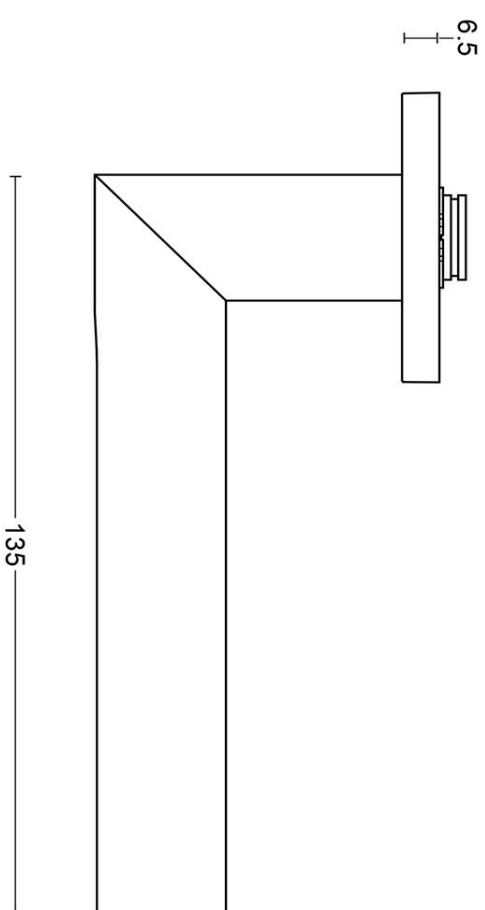

ECLIPSE DR103-G

lever handle
stainless steel

FORMANI® FORMANI HOLLAND B.V. EUROPEAN 6199 AB MAASTRICHT-AIRPORT NL T +31 (0)43 308 90 00 INFO@FORMANI.COM WWW.FORMANI.COM		Type :	Version:
Formani filename: 3901D004_DR103G_V01.dwg		ECLIPSE DR103-G	V01
Drawn by: Semih Aslan		Description: lever handle stainless steel	Format: A3
Creation date: 26-11-2020