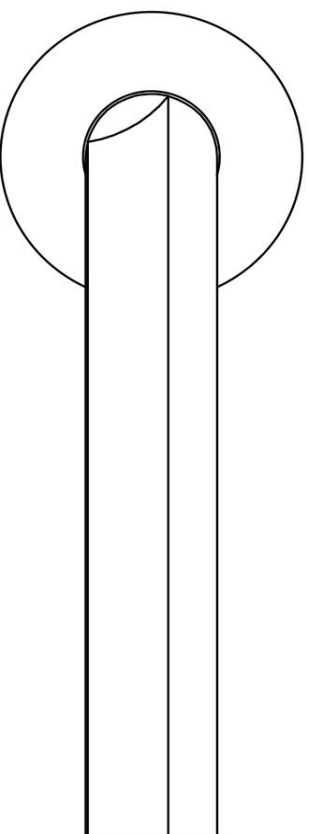

## DR102-G

solid sprung door handle on rose

# ECLIPSE DR102-G

lever handle  
stainless steel

60

53

38

150

23

6,5