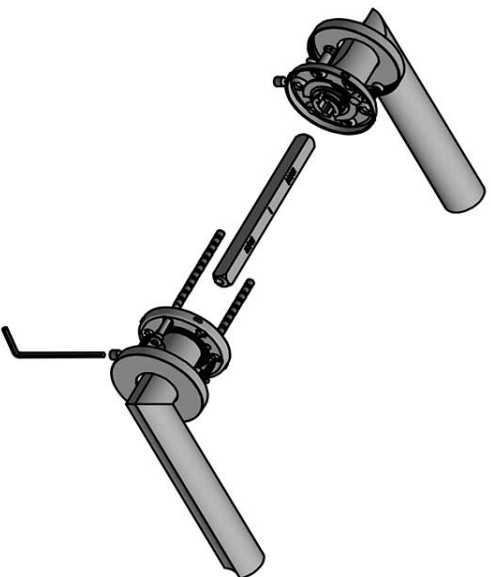

## DR102-G

solid sprung door handle on rose

### Product information

Code: 3901D003INXX0

Finish: satin stainless steel

UNIT: Pair

Collection: ECLIPSE

Designer: David Rockwell

EAN code: 8718009410363

# ECLIPSE DR102-G

lever handle  
stainless steel

60

53

38

150

23

6,5

# ECLIPSE

by David Rockwell

**Simplicity meets innovation in ECLIPSE by David Rockwell. The iconic silhouette is a cylindrical form with a curved, carved channel—an inflection point that perfectly meets the hand's grasp. Simple, sculptural tooling offers both a square and round return option for a distinctive profile. The sublime finish creates soft lines that ensure a perfect ergonomic grip. The door handle is manufactured as one piece, allowing the moon-like detailing to continue seamlessly along the entire length of the arm and over the curve to the start of the neck.**