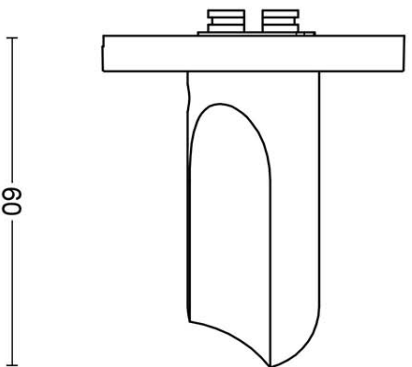

## DR102-G

solid sprung door handle on rose

# ECLIPSE DR102-G

lever handle  
stainless steel

60

53

38

150

23

6,5