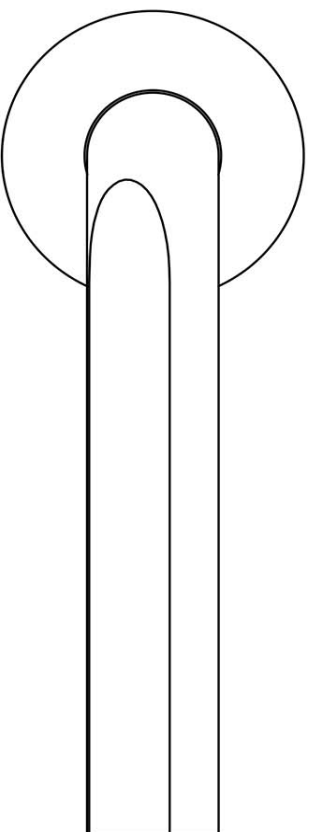

DR101-G

solid sprung door handle on rose

Product information

Code: 3901D002INXX0

Finish: satin stainless steel

UNIT: Pair

Collection: ECLIPSE

Designer: David Rockwell

EAN code: 8718009410356

ECLIPSE by David Rockwell

The ECLIPSE series is a total concept collection consisting of door, window, and furniture fittings.

Finishes

- bronze
- satin stainless steel
- PVD satin black
- PVD satin gold

ECLIPSE DR101-G

lever handle
stainless steel

FORMANI® FORMANI HOLLAND B.V. EUROPEAN BRANCH 6199 AE MAASTRICHT-AIRPORT NL T +31 (0)43 308 90 00 INFO@FORMANI.COM WWW.FORMANI.COM		Type :	ECLIPSE DR101-G	Version:	V01
Formani filename: 3901D002_DR101G_V01.dwg		Description:	lever handle stainless steel	Format:	A3
Drawn by: Semih Aslan					
Creation date: 23-11-2020					

ECLIPSE

by David Rockwell

Simplicity meets innovation in ECLIPSE by David Rockwell. The iconic silhouette is a cylindrical form with a curved, carved channel—an inflection point that perfectly meets the hand's grasp. Simple, sculptural tooling offers both a square and round return option for a distinctive profile. The sublime finish creates soft lines that ensure a perfect ergonomic grip. The door handle is manufactured as one piece, allowing the moon-like detailing to continue seamlessly along the entire length of the arm and over the curve to the start of the neck.