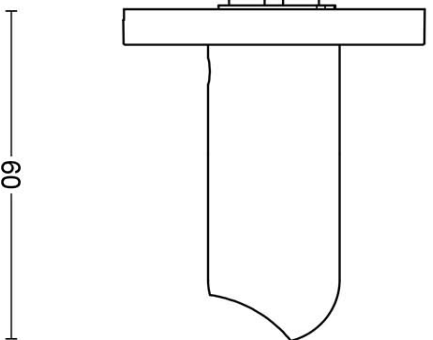

ECLIPSE DR101-G

lever handle
stainless steel

FORMANI® FORMANI HOLLAND B.V. EUROPEAN BRANCH 6199 AE MAASTRICHT-AIRPORT NL T +31 (0)43 308 90 00 INFO@FORMANI.COM WWW.FORMANI.COM		Type :	ECLIPSE DR101-G	Version:	V01
Formani filename: 3901D002_DR101G_V01.dwg		Description:	lever handle stainless steel	Format:	A3
Drawn by: Semih Aslan					
Creation date: 23-11-2020