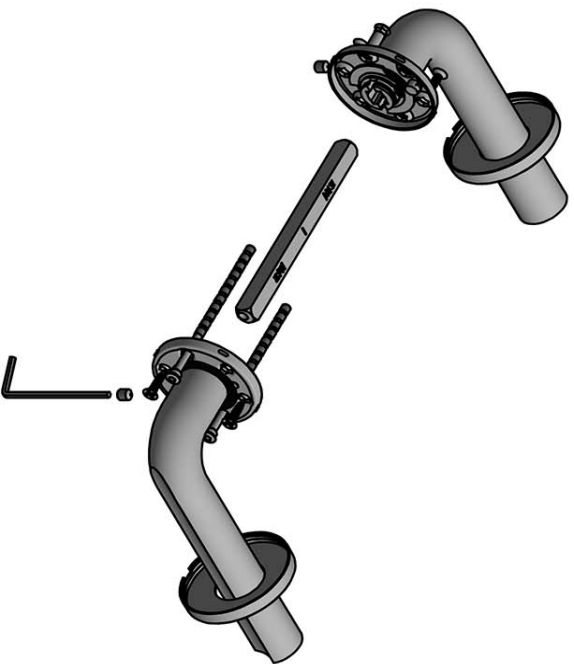

DR101-G

solid sprung door handle on rose

Product information

Code: 3901D002INXX0

Finish: satin stainless steel

UNIT: Pair

Collection: ECLIPSE

Designer: David Rockwell

EAN code: 8718009410356

ECLIPSE by David Rockwell

The ECLIPSE series is a total concept collection consisting of door, window, and furniture fittings.

Finishes

- bronze
- satin stainless steel
- PVD satin black
- PVD satin gold

ECLIPSE DR101-G

lever handle
stainless steel

FORMANI® FORMANI HOLLAND B.V. EUROPEAN BRANCH 6199 AE MAASTRICHT-AIRPORT NL T +31 (0)43 308 90 00 INFO@FORMANI.COM WWW.FORMANI.COM		Type :	ECLIPSE DR101-G	Version:	V01
Formani filename: 3901D002_DR101G_V01.dwg		Description:	lever handle stainless steel	Format:	A3
Drawn by: Semih Aslan					
Creation date: 23-11-2020					

ECLIPSE

by David Rockwell

Simplicity meets innovation in ECLIPSE by David Rockwell. The iconic silhouette is a cylindrical form with a curved, carved channel—an inflection point that perfectly meets the hand's grasp. Simple, sculptural tooling offers both a square and round return option for a distinctive profile. The sublime finish creates soft lines that ensure a perfect ergonomic grip. The door handle is manufactured as one piece, allowing the moon-like detailing to continue seamlessly along the entire length of the arm and over the curve to the start of the neck.