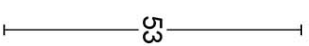

ECLIPSE DR100-G

lever handle
stainless steel

FORMANI® FORMANI HOLLAND B.V. EUROPEAN UNIT 2 6199 AB MAASTRICHT-AIRPORT NL T +31 (0)43 308 90 00 INFO@FORMANI.COM WWW.FORMANI.COM		Type :	ECLIPSE DR100-G	Version:	V01
Formani filename: 3901D001_DR100G_V01.dwg		Description:	lever handle stainless steel	Format:	A3
Drawn by: Semih Aslan					
Creation date: 25-11-2020