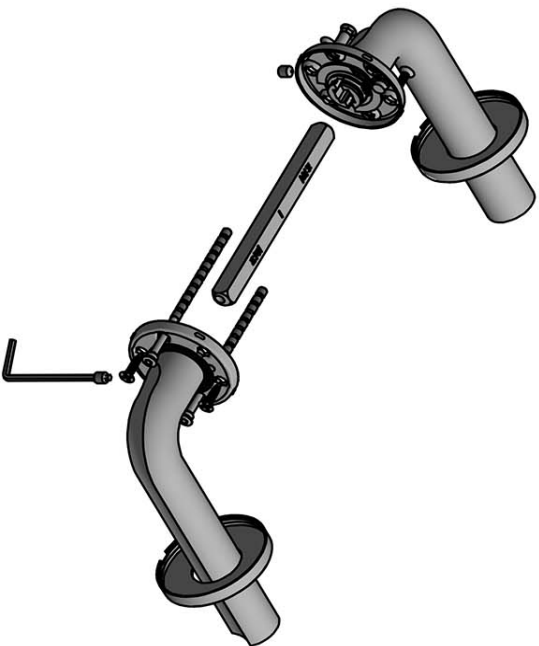

DR100-G

solid sprung door handle on rose

Product information

Code: 3901D001INXX0

Finish: satin stainless steel

UNIT: Pair

Collection: ECLIPSE

Designer: David Rockwell

EAN code: 8718009410257

ECLIPSE by David Rockwell

The ECLIPSE series is a total concept collection consisting of door, window, and furniture fittings.

Finishes

- bronze
- PVD satin gold
- satin stainless steel
- PVD satin black

ECLIPSE DR100-G

lever handle
stainless steel

FORMANI® FORMANI HOLLAND B.V. EUROPEAN UNIT 2 6199 AB MAASTRICHT-AIRPORT NL T +31 (0)43 308 90 00 INFO@FORMANI.COM WWW.FORMANI.COM		Type :	ECLIPSE DR100-G	Version:	V01
Formani filename: 3901D001_DR100G_V01.dwg		Description:	lever handle stainless steel	Format:	A3
Drawn by: Semih Aslan					
Creation date: 25-11-2020					

ECLIPSE

by David Rockwell

Simplicity meets innovation in ECLIPSE by David Rockwell. The iconic silhouette is a cylindrical form with a curved, carved channel—an inflection point that perfectly meets the hand's grasp. Simple, sculptural tooling offers both a square and round return option for a distinctive profile. The sublime finish creates soft lines that ensure a perfect ergonomic grip. The door handle is manufactured as one piece, allowing the moon-like detailing to continue seamlessly along the entire length of the arm and over the curve to the start of the neck.