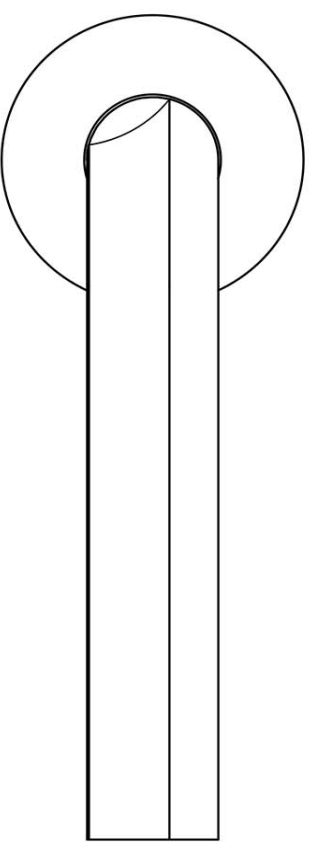

ECLIPSE DR100-G

lever handle
stainless steel

FORMANI® FORMANI HOLLAND B.V. EUROPEAN UNIT 2 6199 AB MAASTRICHT-AIRPORT NL T +31 (0)43 308 90 00 INFO@FORMANI.COM WWW.FORMANI.COM		Type :	ECLIPSE DR100-G	Version:	V01
Formani filename: 3901D001_DR100G_V01.dwg		Description:	lever handle stainless steel	Format:	A3
Drawn by: Semih Aslan					
Creation date: 25-11-2020