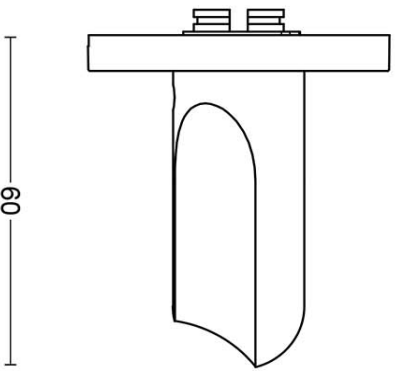

ECLIPSE DR100-G

lever handle
stainless steel

FORMANI® FORMANI HOLLAND B.V. EUROPEAN UNIT 2 6199 AB MAASTRICHT-AIRPORT NL T +31 (0)43 308 90 00 INFO@FORMANI.COM WWW.FORMANI.COM		Type :	ECLIPSE DR100-G	Version:	V01
Formani filename: 3901D001_DR100G_V01.dwg		Description:	lever handle stainless steel	Format:	A3
Drawn by: Semih Aslan					
Creation date: 25-11-2020