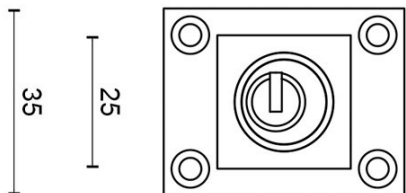

E-LOCK8

window fitting
lock for espagnolette
rod 8mm
stainless steel

FORMANI®		Part number:
Doc no.:	2503B006 E-LOCK8 V02.dwg	Description:
Drawn by:	Christian Brinbols	E-LOCK8
Creation date:	4-3-2013	Format:
Formani Holland B.V. · Amerikalaan 55 · 6199 AE Maastricht Airport · tel: +31 (0)43 308 90 00 · www.formani.nl · info@formani.nl		A3