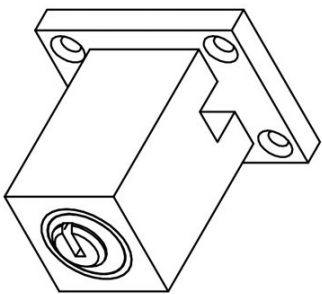

E-LOCK8

window fitting
lock for espagnolette
rod 8mm
stainless steel

FORMANI®		Part number:
Doc no.:	2503B006 E-LOCK8 V02.dwg	Description:
Drawn by:	Christian Brinbols	E-LOCK8
Creation date:	4-3-2013	Format:
Formani Holland B.V. · Amerikalaan 55 · 6199 AE Maastricht Airport · tel: +31 (0)43 308 90 00 · www.formani.nl · info@formani.nl		A3