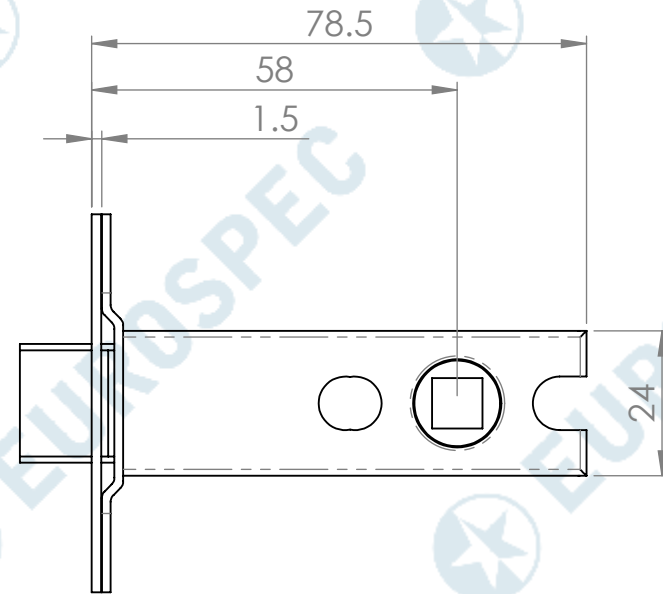

EUROSPEC

TLS5030

This drawing is the property of Carlisle Brass Limited, all design rights reserved