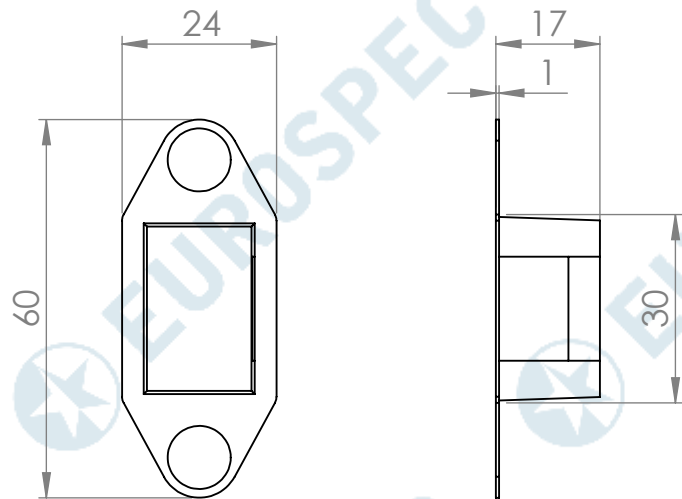

 **EUROSPEC**
TLS5050

This drawing is the property of Carlisle Brass Limited, all design rights reserved