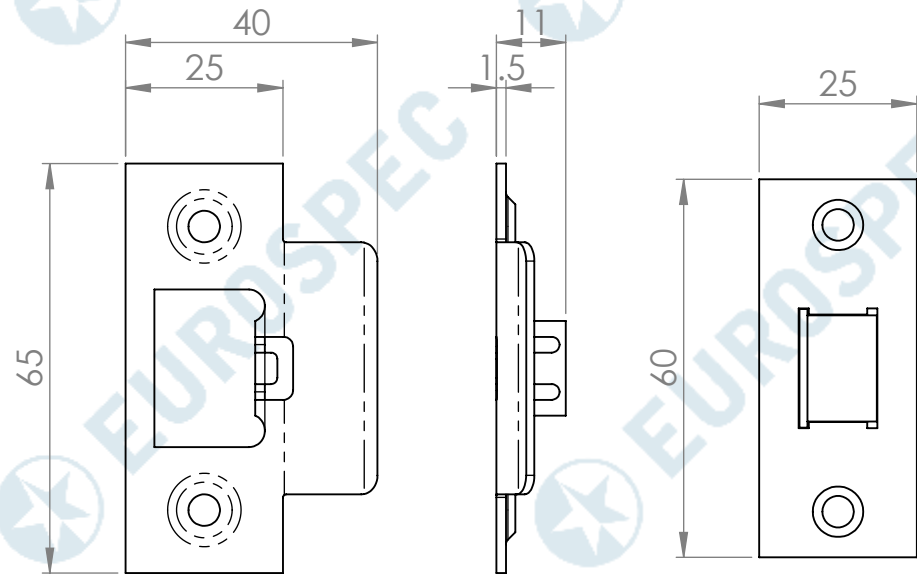

 **EUROSPEC**
TLS5050

This drawing is the property of Carlisle Brass Limited, all design rights reserved