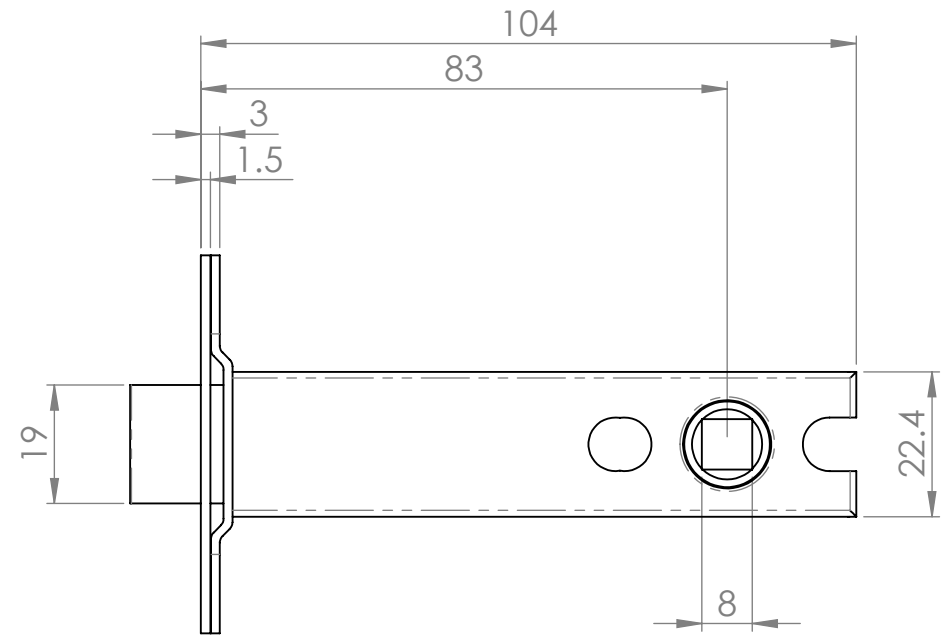

TLS5040

This drawing is the property of Carlisle Brass Limited, all design rights reserved