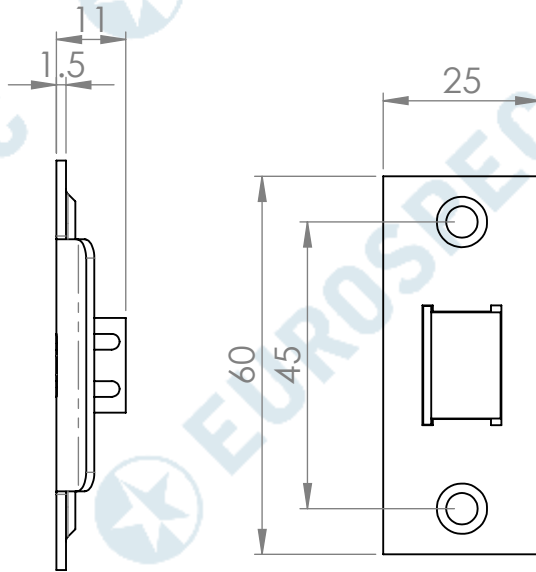

EUROSPEC

TLS5030

This drawing is the property of Carlisle Brass Limited, all design rights reserved