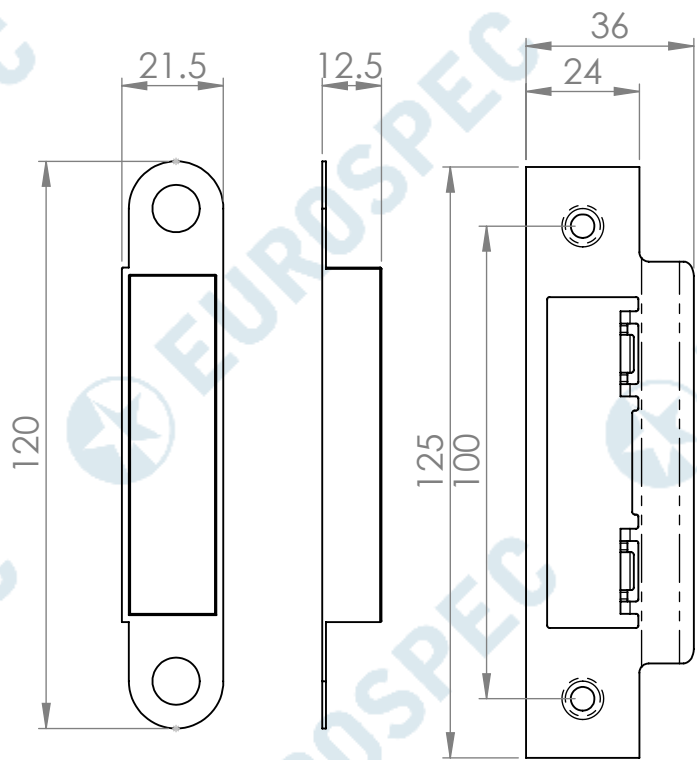

**EUROSPEC**  
BAE5025

This drawing is the property of Carlisle Brass Limited, all design rights reserved

 **EUROSPEC**  
BAE5030

This drawing is the property of Carlisle Brass Limited, all design rights reserved