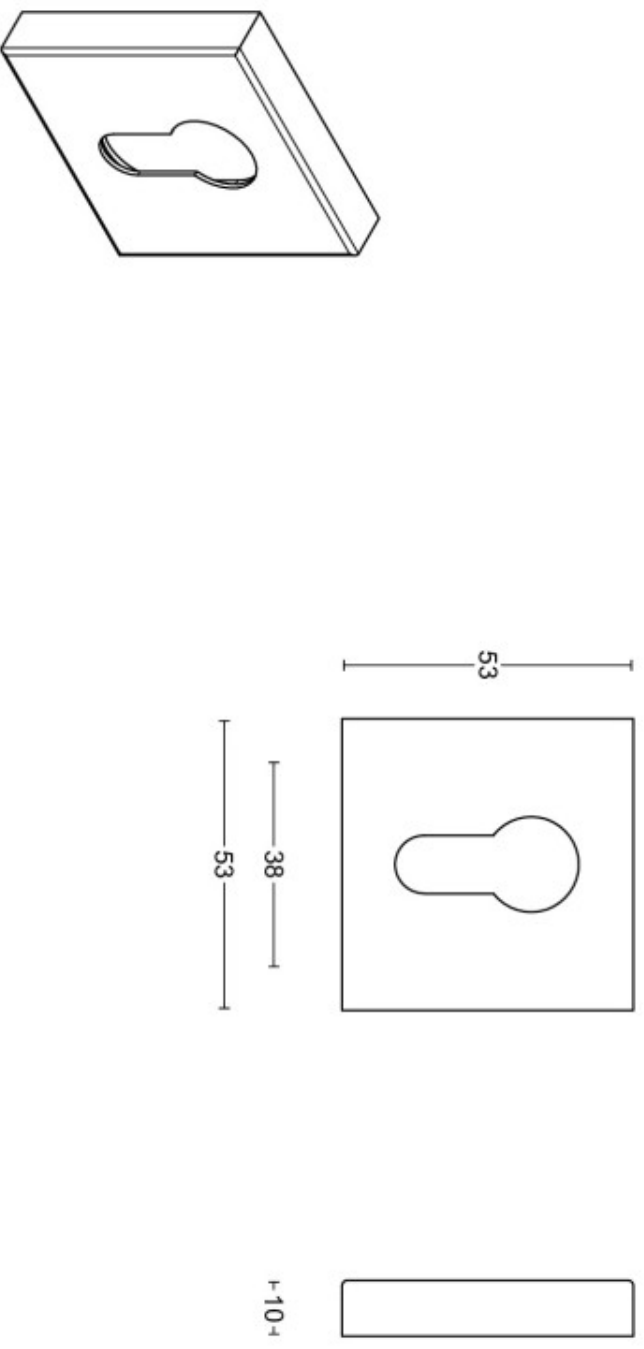

BSQY53
lever handle accessory
profile cylinder escutcheon
stainless steel

FORMANI® FORMANI HOLLAND B.V. EISENPLAAN 12 6159 AB MAASRICHT-ALBERG N.L. T +31 (0)43 300 9010 F +31 (0)43 300 9011 WWW.FORMANI.COM		Type :	BSQY53	Version:
Formani filename: 1501Y060_BSQY53_V01.dwg		Description:	lever handle accessory profile cylinder escutcheon stainless steel	Format:
Drawn by: Semih Aslan				
Creation date: 11-3-2021				
		A3