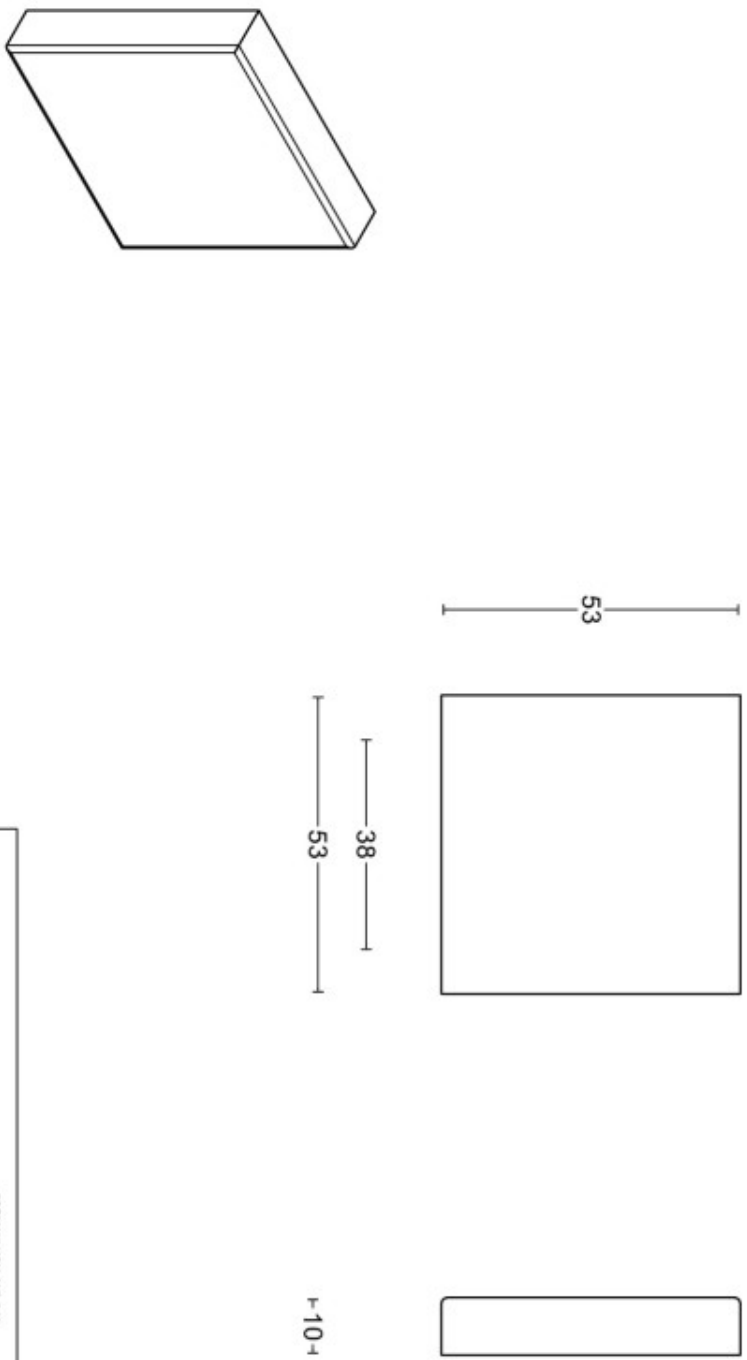

BSQB53
lever handle accessory
blank escutcheon
stainless steel

FORMANI® FORMANI HOLLAND B.V. EISENPLAAN 12 6159 AB MAASDIECH-ALBERGHT NL T +31 (0)43 200 9200 F +31 (0)43 200 9201 WWW.FORMANI.COM		Type :	BSQB53	Version:
Formani filename: 1501R060_BSQB53_V01.dwg		Description:	lever handle accessory blank escutcheon stainless steel	Format:
Drawn by: Semih Aslan				
Creation date: 11-3-2021				
		A3