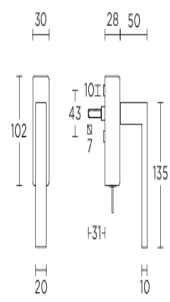

BSQ2DKLOCK-O