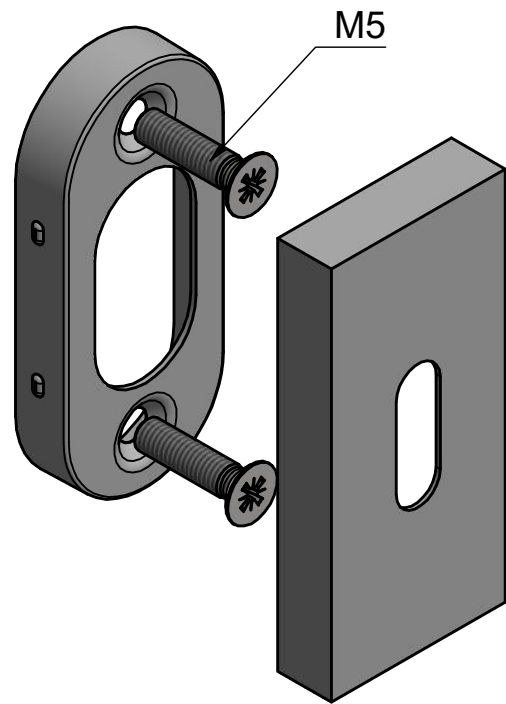

LSQBN32

narrow key escutcheon
stainless steel

FORMANI®		Part number:	
		Description:	
Doc no.:	1501N085 LSQBN32 V01.dwg	LSQBN32	Format:
Drawn by:	Wouter Kuipers		A3
Creation date:	27-11-2018	FORMANI HOLLAND B.V. EUROPALAAN 12 6199 AB MAASTRICHT-AIRPORT NL T +31 (0)43 308 90 00 INFO@FORMANI.COM FORMANI.COM	