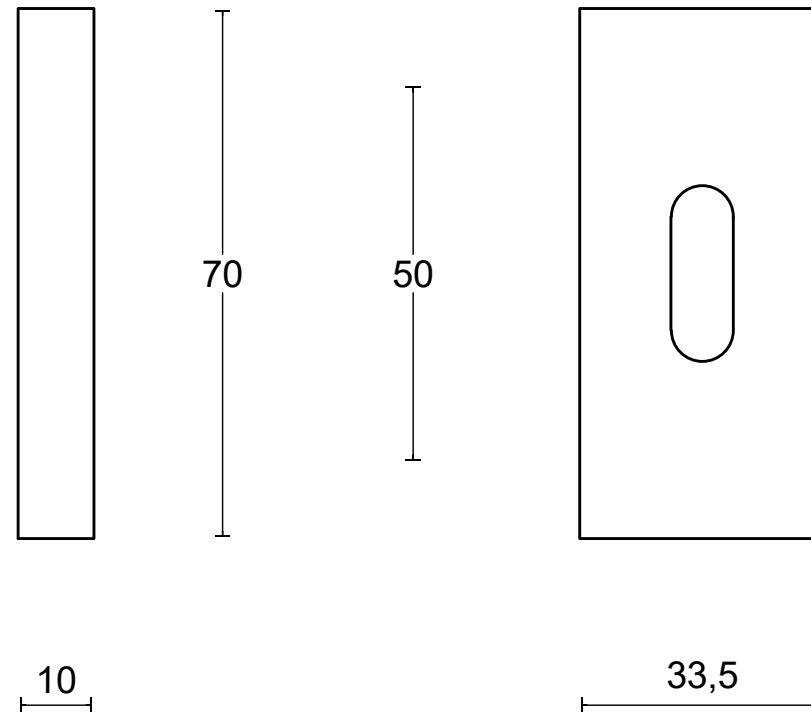

LSQBN32

narrow key escutcheon
stainless steel

FORMANI®		Part number:	
		Description:	
Doc no.:	1501N085 LSQBN32 V01.dwg	LSQBN32	Format:
Drawn by:	Wouter Kuipers		A3
Creation date:	27-11-2018	FORMANI HOLLAND B.V. EUROPALAAN 12 6199 AB MAASTRICHT-AIRPORT NL T +31 (0)43 308 90 00 INFO@FORMANI.COM FORMANI.COM	