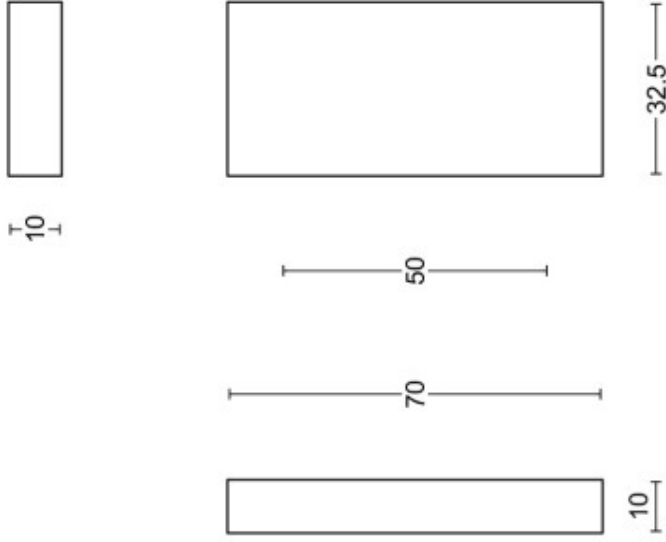

LSQB32

small blank escutcheon
stainless steel

Version:	LSQB32
Type :	FORMANI® FORMANI HOLLAND B.V. EUROFALAN 12 6199 AB MAASTRICHT-AIRPORT NL T: +31 (0)43 303 9000 WWW.FORMANI.COM WWW.FORMANI.COE
Description:	small blank escutcheon stainless steel
Format	A3
Fomani filename:	1501R080_LSQB32_V01.dwg
Drawn by:	Semih Aslan
Creation date:	12-4-2022