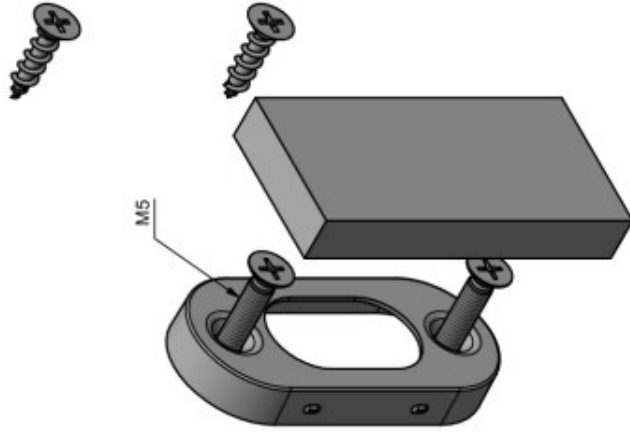

LSQB32

small blank escutcheon
stainless steel

Version:	LSQB32
Type :	FORMANI® FORMANI HOLLAND B.V. EUROFALAN 12 6199 AB MAASTRICHT-AIRPORT NL T: +31 (0)43 303 9000 WWW.FORMANI.COM WWW.FORMANI.COE
Description:	small blank escutcheon stainless steel
Format	A3
Fomani filename:	1501R080_LSQB32_V01.dwg
Drawn by:	Semih Aslan
Creation date:	12-4-2022