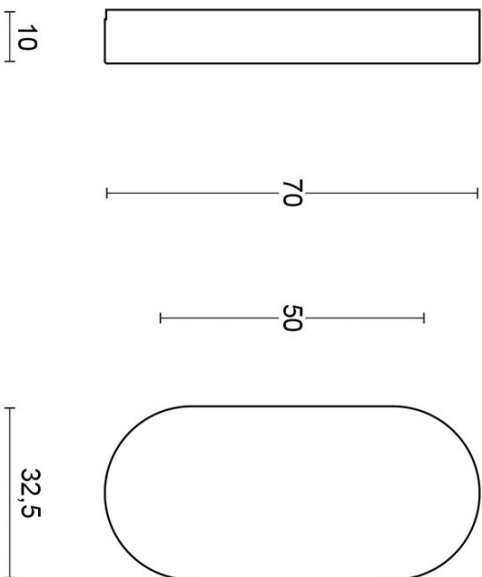

LBB32

narrow blind escutcheon
stainless steel

FORMANI®		Part number:	
Doc no.: 1501R070 LBB32 V01.dwg		Description:	
Drawn by: Wouter Kuipers		LBB32	
Creation date: 27-11-2018		Format:	
FORMANI HOLLAND B.V. · EUROPALAAN 12 · 6199 AB MAASTRICHT-AIRPORT NL · T +31 (0)43 308 90 00 · INFO@FORMANI.COM · FORMANI.COM		A3