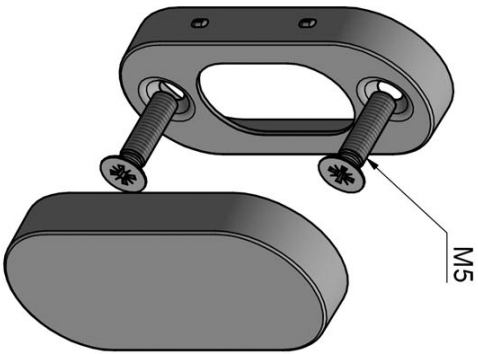

LBB32

blank escutcheon oval

Product information

Code: 1501R070IKXX0

Finish: PVD polished copper

UNIT: Piece

Collection: BASICS

Designer: Formani

EAN code: 8718009360484

BASICS by Formani

The BASICS series is a total concept collection consisting of door, window, and furniture fittings.

Finishes

- satin stainless steel
- PVD satin stainless steel
- polished stainless steel
- satin black
- PVD gunmetal
- PVD satin gold
- PVD polished copper
- white
- bronze

LBB32

narrow blind escutcheon
stainless steel

FORMANI®		Part number:	
Doc no.: 1501R070 LBB32 V01.dwg		Description:	
Drawn by: Wouter Kuipers		LBB32	
Creation date: 27-11-2018		Format:	
FORMANI HOLLAND B.V. · EUROPALAAN 12 · 6199 AB MAASTRICHT-AIRPORT NL · T +31 (0)43 308 90 00 · INFO@FORMANI.COM · FORMANI.COM		A3	