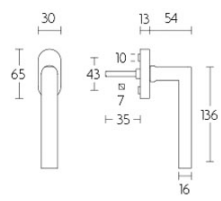

LBVIII-DK-O