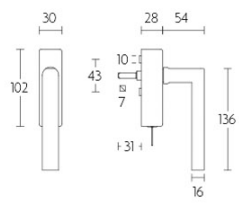

LBVIII-DKLOCK-O