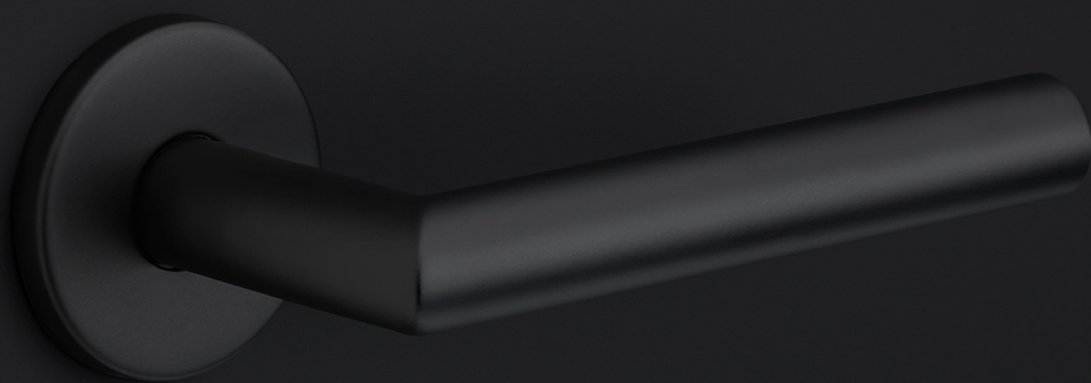

BASICS

by Formani

FORMANI®