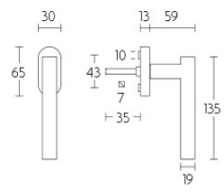

LBVII-DK-O