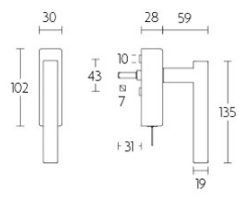

LBVII-DKLOCK-O