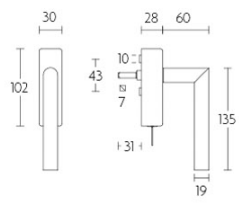

LBII-DKLOCK-O