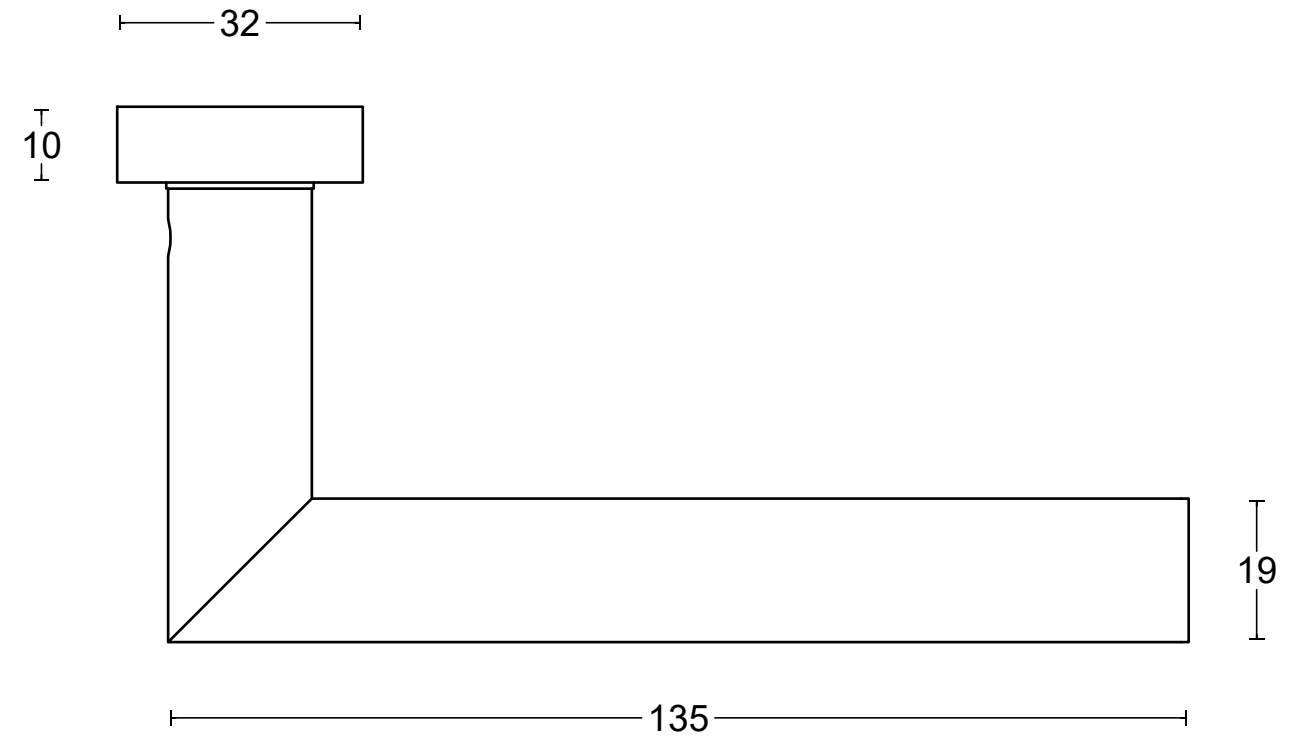

# LB2-19Q32

double action sprung lever  
handle attached to rose  
with stainless steel sub-rose  
stainless steel

<p><b>FORMANI®</b></p> <p>FORMANI HOLLAND B.V. EUROPALAAN 12 6199 AB MAASTRICHT-AIRPORT NL T +31 (0)43 308 90 00 INFO@FORMANI.COM WWW.FORMANI.COM</p>	Type :	Version:
	<p><b>LB2-19Q32</b></p>	V01
	<p>Description: double action sprung lever handle attached to rose with stainless steel sub-rose stainless steel</p>	Format <b>A3</b>
Formani filename: 1501D242_LB2-19Q32_V01.dwg		
Drawn by: Semih Aslan		
Creation date: 7-1-2022		