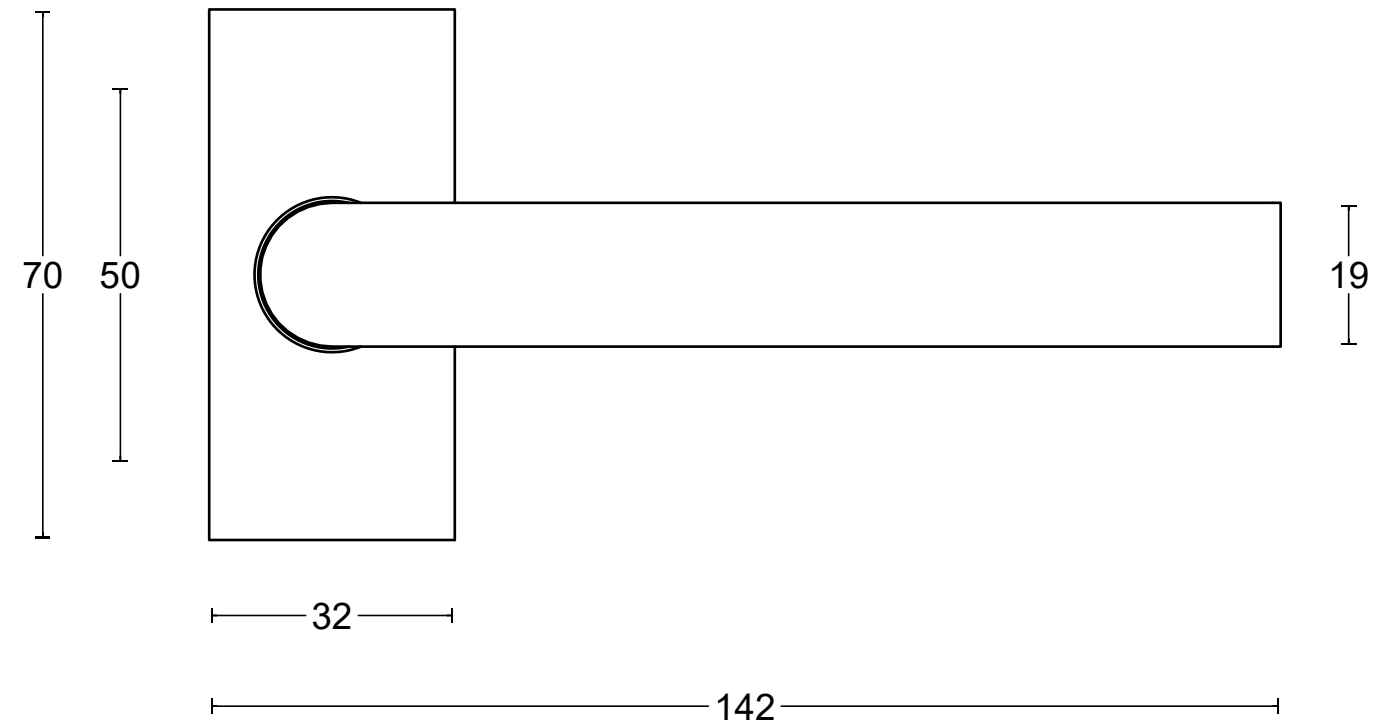

# LB2-19Q32

double action sprung lever  
handle attached to rose  
with stainless steel sub-rose  
stainless steel

<p><b>FORMANI®</b></p> <p>FORMANI HOLLAND B.V. EUROPALAAN 12 6199 AB MAASTRICHT-AIRPORT NL T +31 (0)43 308 90 00 INFO@FORMANI.COM WWW.FORMANI.COM</p>	Type :	Version:
	<p><b>LB2-19Q32</b></p>	V01
	<p>Description: double action sprung lever handle attached to rose with stainless steel sub-rose stainless steel</p>	Format <b>A3</b>
Formani filename: 1501D242_LB2-19Q32_V01.dwg		
Drawn by: Semih Aslan		
Creation date: 7-1-2022		