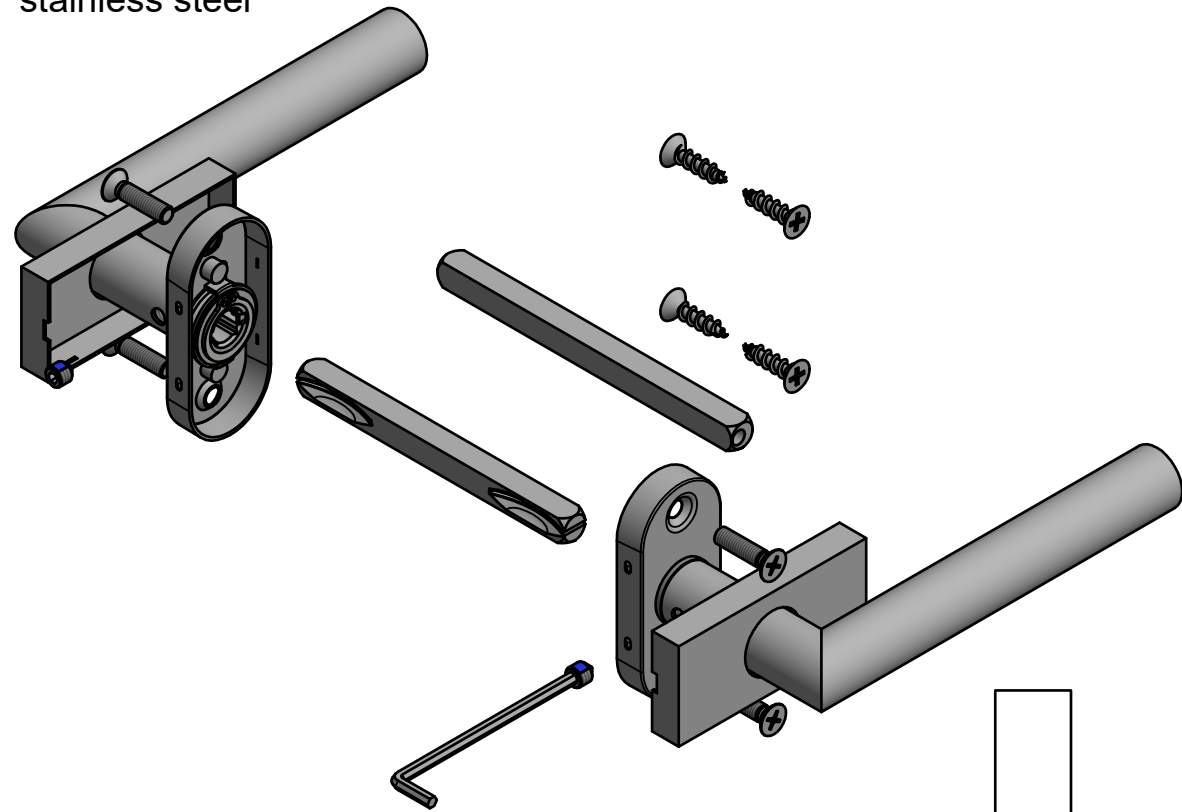

# LB2-19Q32

double action sprung lever  
handle attached to rose  
with stainless steel sub-rose  
stainless steel

<p><b>FORMANI®</b></p> <p>FORMANI HOLLAND B.V. EUROPALAAN 12 6199 AB MAASTRICHT-AIRPORT NL T +31 (0)43 308 90 00 INFO@FORMANI.COM WWW.FORMANI.COM</p>	Type :	Version:
	<p><b>LB2-19Q32</b></p>	V01
	<p>Description: double action sprung lever handle attached to rose with stainless steel sub-rose stainless steel</p>	Format <b>A3</b>
Formani filename: 1501D242_LB2-19Q32_V01.dwg		
Drawn by: Semih Aslan		
Creation date: 7-1-2022		