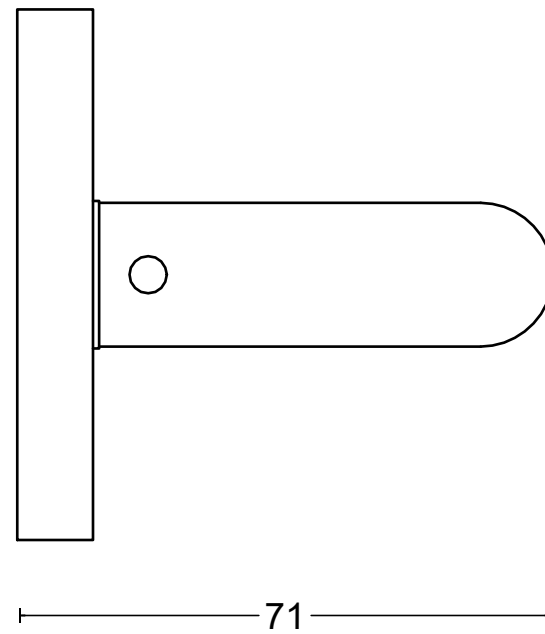

# LB2-19Q32

double action sprung lever  
handle attached to rose  
with stainless steel sub-rose  
stainless steel

<p><b>FORMANI®</b></p> <p>FORMANI HOLLAND B.V. EUROPALAAN 12 6199 AB MAASTRICHT-AIRPORT NL T +31 (0)43 308 90 00 INFO@FORMANI.COM WWW.FORMANI.COM</p>	Type :	Version:
	<p><b>LB2-19Q32</b></p>	V01
	<p>Description: double action sprung lever handle attached to rose with stainless steel sub-rose stainless steel</p>	Format <b>A3</b>
Formani filename: 1501D242_LB2-19Q32_V01.dwg		
Drawn by: Semih Aslan		
Creation date: 7-1-2022		