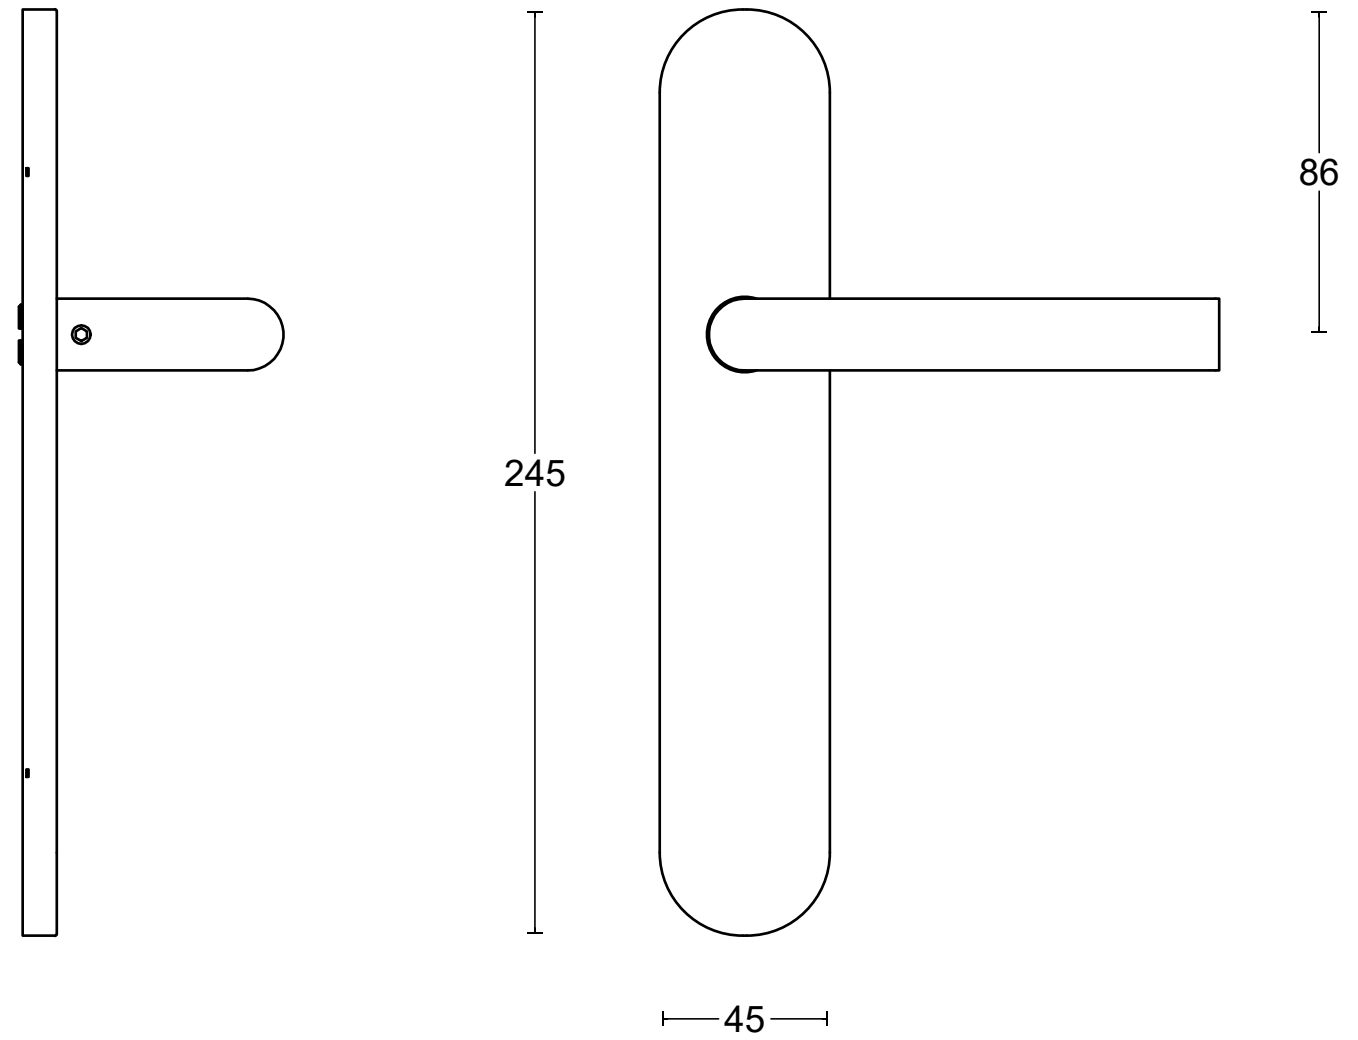

# LB2-19 P13SFC

sprung lever handle attached to plate  
with metal sub-rose  
stainless steel

<p><b>FORMANI®</b></p> <p>FORMANI HOLLAND B.V. EUROPALAAN 12 6199 AB MAASTRICHT-AIRPORT NL T +31 (0)43 308 90 00 INFO@FORMANI.COM WWW.FORMANI.COM</p>	<p>Type :</p> <p><b>LB2-19 P13SFC</b></p>	<p>Version:</p>
	<p>Description:</p> <p><b>sprung lever handle attached to plate with metal sub-rose stainless steel</b></p>	<p>Format</p> <p><b>A3</b></p>
	<p>Formani filename: 1501D242_LB2-19P13SFC_V01.dwg</p> <p>Drawn by: Semih Aslan</p> <p>Creation date: 1-2-2022</p>	