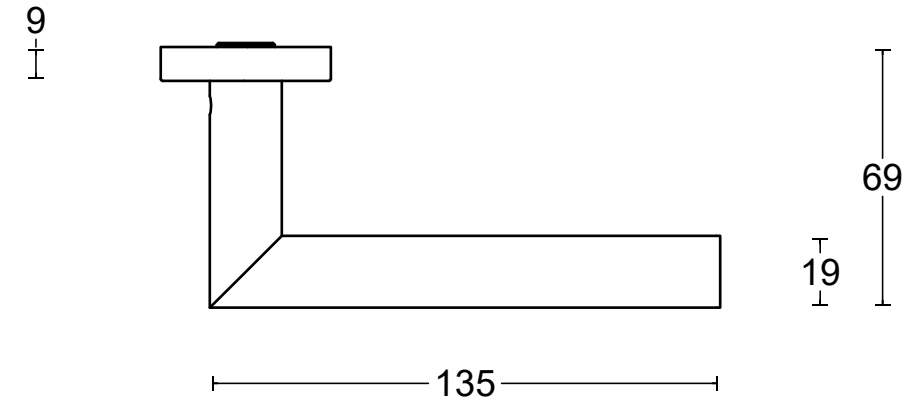

# LB2-19 P13SFC

sprung lever handle attached to plate  
with metal sub-rose  
stainless steel

<p><b>FORMANI®</b></p> <p>FORMANI HOLLAND B.V. EUROPALAAN 12 6199 AB MAASTRICHT-AIRPORT NL T +31 (0)43 308 90 00 INFO@FORMANI.COM WWW.FORMANI.COM</p>	<p>Type :</p> <p><b>LB2-19 P13SFC</b></p>	<p>Version:</p>
	<p>Description:</p> <p><b>sprung lever handle attached to plate with metal sub-rose stainless steel</b></p>	<p>Format</p> <p><b>A3</b></p>
	<p>Formani filename: 1501D242_LB2-19P13SFC_V01.dwg</p> <p>Drawn by: Semih Aslan</p> <p>Creation date: 1-2-2022</p>	