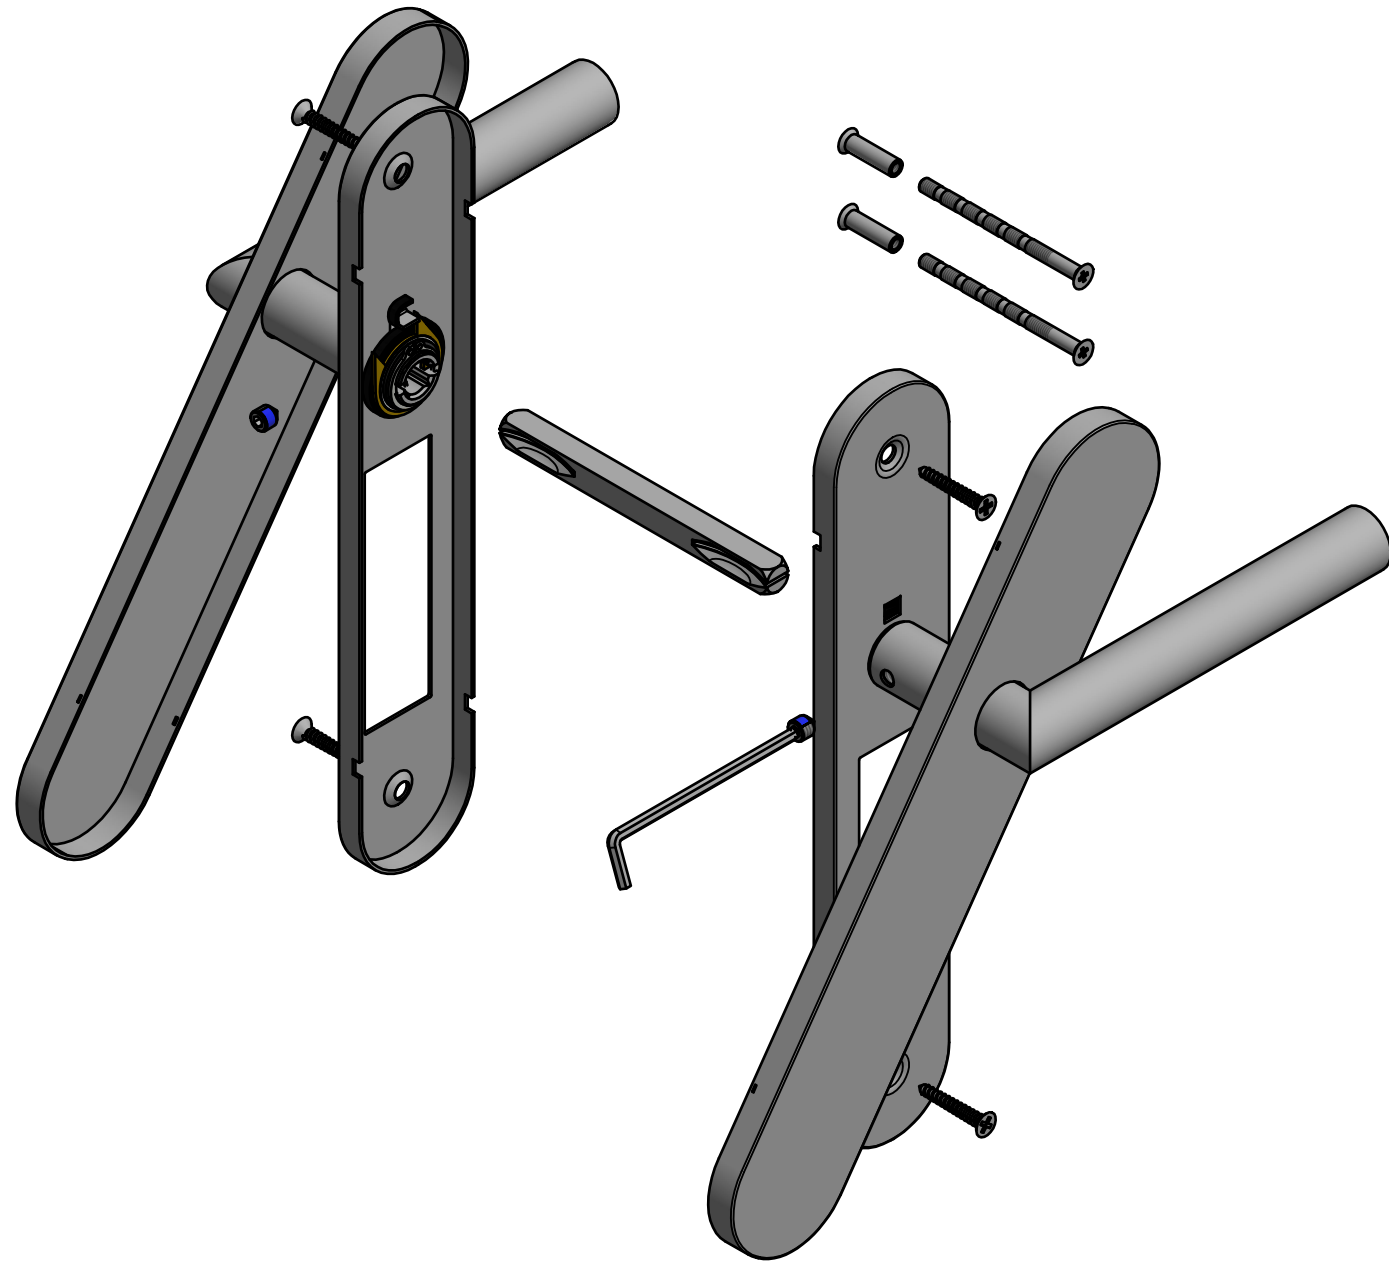

# LB2-19 P13SFC

sprung lever handle attached to plate  
with metal sub-rose  
stainless steel

<p><b>FORMANI®</b></p> <p>FORMANI HOLLAND B.V. EUROPALAAN 12 6199 AB MAASTRICHT-AIRPORT NL T +31 (0)43 308 90 00 INFO@FORMANI.COM WWW.FORMANI.COM</p>	<p>Type :</p> <p><b>LB2-19 P13SFC</b></p>	<p>Version:</p>
	<p>Description:</p> <p><b>sprung lever handle attached to plate with metal sub-rose stainless steel</b></p>	<p>Format</p> <p><b>A3</b></p>
	<p>Formani filename: 1501D242_LB2-19P13SFC_V01.dwg</p> <p>Drawn by: Semih Aslan</p> <p>Creation date: 1-2-2022</p>	