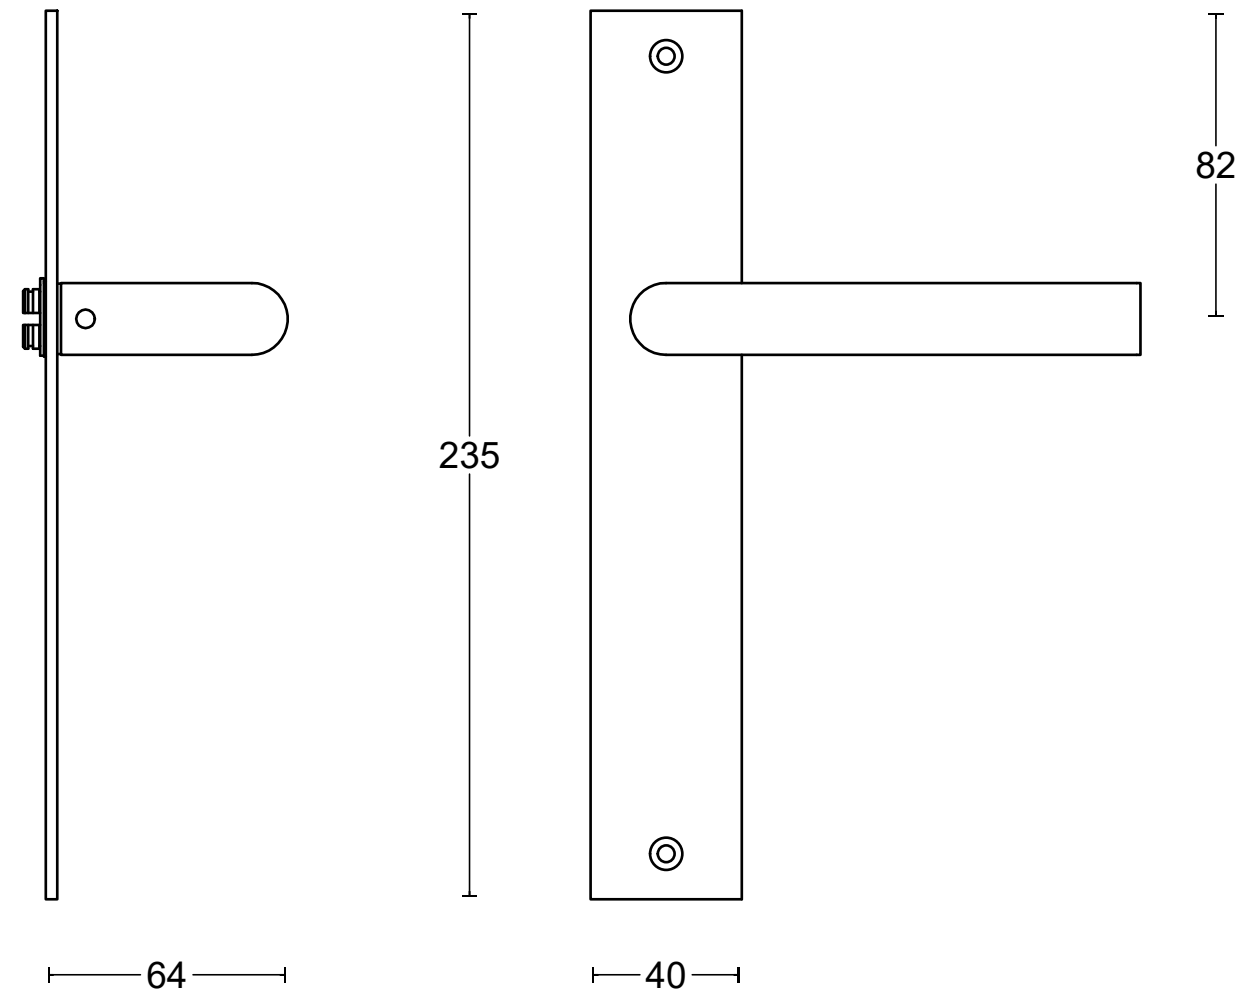

BASICS LB2-19P236SFC

unsprung lever handle attached to plate
 fixings visible on one side only
 stainless steel

	FORMANI HOLLAND B.V. EUROPALAAN 12 6199 AB MAASTRICHT-AIRPORT NL T +31 (0)43 308 90 00 INFO@FORMANI.COM WWW.FORMANI.COM	Type :	Version:
	Formani filename: 1501D242_LB2-19P236SFC_V01.dwg	BASICS LB2-19P236SFC	V01
	Drawn by: Semih Aslan Creation date: 12-4-2023	Description: unsprung lever handle attached to plate fixings visible on one side only stainless steel	Format
		A3	