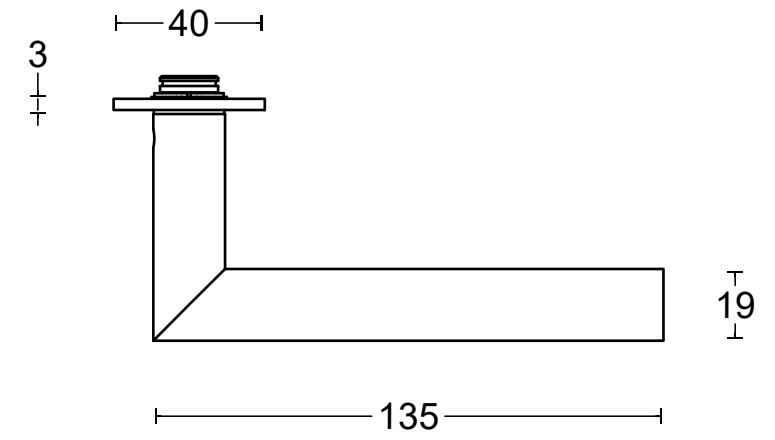

BASICS LB2-19P236SFC

unsprung lever handle attached to plate
 fixings visible on one side only
 stainless steel

	FORMANI HOLLAND B.V. EUROPALAAN 12 6199 AB MAASTRICHT-AIRPORT NL T +31 (0)43 308 90 00 INFO@FORMANI.COM WWW.FORMANI.COM	Type :	Version:
	Formani filename: 1501D242_LB2-19P236SFC_V01.dwg	BASICS LB2-19P236SFC	V01
	Drawn by: Semih Aslan Creation date: 12-4-2023	Description: unsprung lever handle attached to plate fixings visible on one side only stainless steel	Format
		A3	