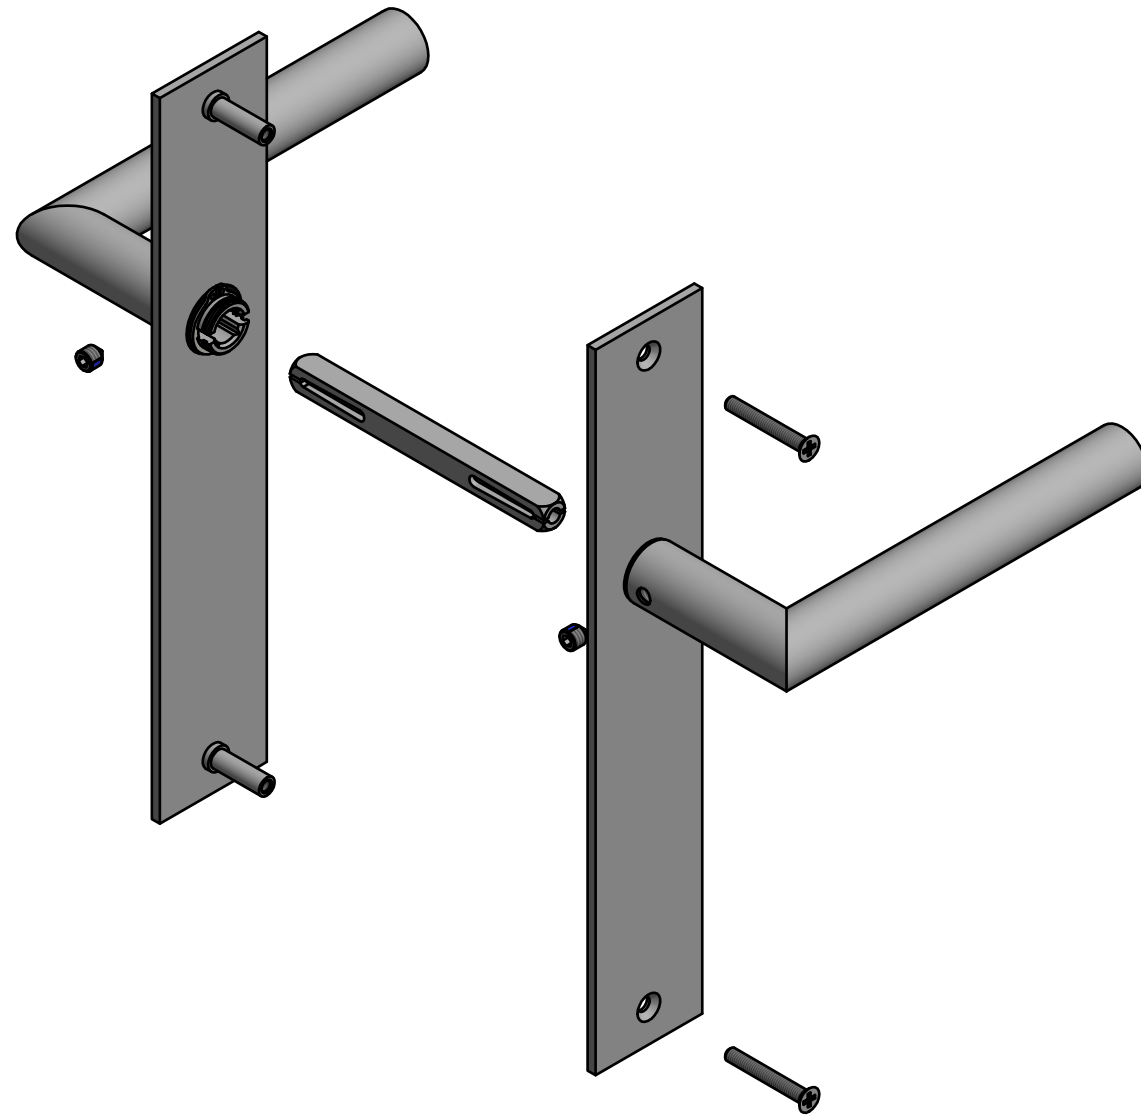

BASICS LB2-19P236SFC

unsprung lever handle attached to plate
 fixings visible on one side only
 stainless steel

	FORMANI HOLLAND B.V. EUROPALAAN 12 6199 AB MAASTRICHT-AIRPORT NL T +31 (0)43 308 90 00 INFO@FORMANI.COM WWW.FORMANI.COM	Type :	Version:
	Formani filename: 1501D242_LB2-19P236SFC_V01.dwg	BASICS LB2-19P236SFC	V01
	Drawn by: Semih Aslan Creation date: 12-4-2023	Description: unsprung lever handle attached to plate fixings visible on one side only stainless steel	Format
		A3	