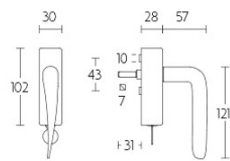

LBXX-DKLOCK-O