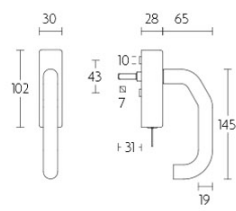

LBIF-DKLOCK-O