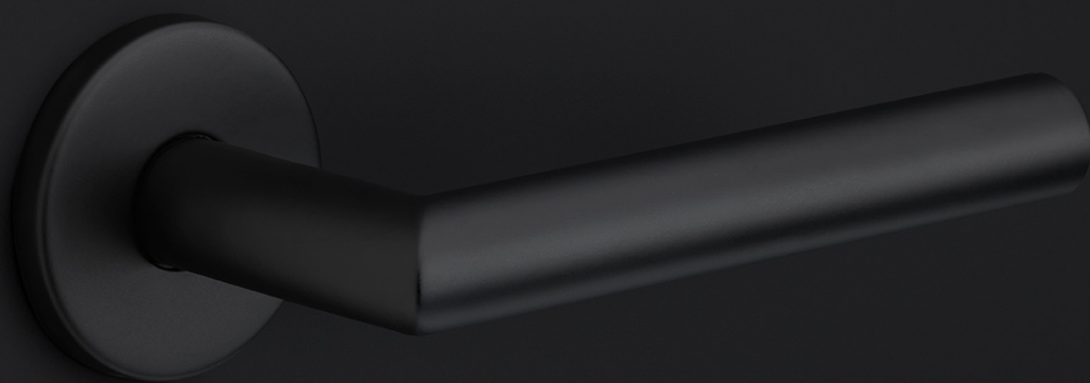

BASICS

by Formani

FORMANI®