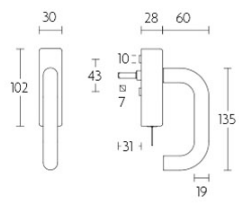

LBI-DKLOCK-O