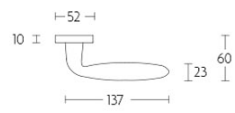

LBXVIII

LBN50D

LBY50D

LBB50

LBWC50D