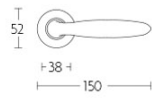

LBXVIII

LBN50D

LBY50D

LBB50

LBWC50D