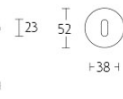

LBXVIII

LBN50D

LBY50D

LBB50

LBWC50D