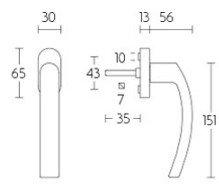

LBXIV-DK-O