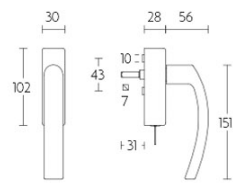

LBXIV-DKLOCK-O