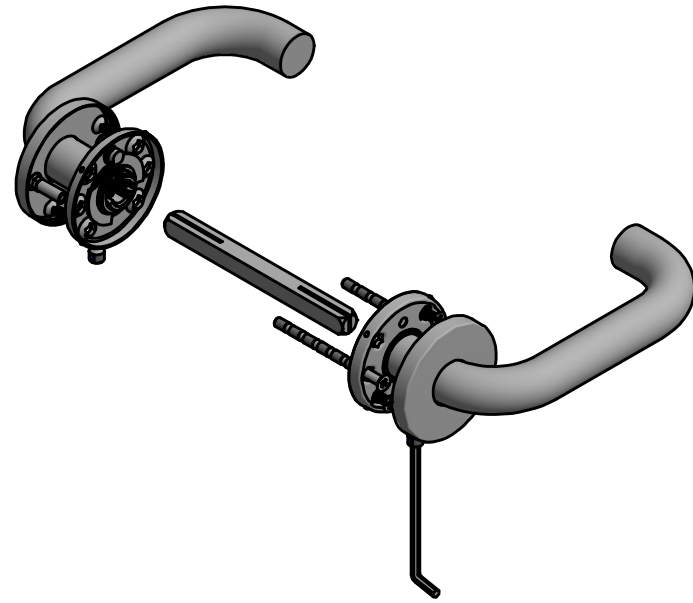

# BASICS LB1-19 EN1906 GRADE 3

sprung lever handle attached to rose  
with stainless steel sub-rose  
stainless steel

CERTIFICATE SKG.0338.8049.04.ENG

EN1906 37-B030B 14.00343-1

6.5

52

50

135

52

19

38

151

door thickness 38 - 45 mm

	FORMANI HOLLAND B.V. EUROPALAAN 12 6199 AB MAASTRICHT-AIRPORT NL T +31 (0)43 308 90 00 INFO@FORMANI.COM WWW.FORMANI.COM	Type : <b>BASICS LB1-19 EN1906 GRADE 3</b>	Version: V01
	Formani filename: 1501D140_LB1-19_EN1906_V02.dwg	Description: <b>sprung lever handle attached to rose with stainless steel sub-rose stainless steel</b>	Format <b>A3</b>
	Drawn by: Christian Brimbois		
Creation date: 17-3-2022			