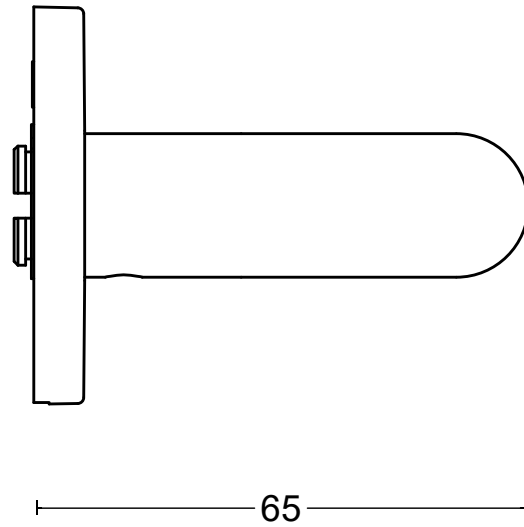

# BASICS LB1-19 EN1906 GRADE 3

sprung lever handle attached to rose  
with stainless steel sub-rose  
stainless steel

CERTIFICATE SKG.0338.8049.04.ENG

EN1906 37-B030B 14.00343-1

6.5

52

50

135

52

19

38

151

door thickness 38 - 45 mm

	FORMANI HOLLAND B.V. EUROPALAAN 12 6199 AB MAASTRICHT-AIRPORT NL T +31 (0)43 308 90 00 INFO@FORMANI.COM WWW.FORMANI.COM	Type : <b>BASICS LB1-19 EN1906 GRADE 3</b>	Version: V01
	Formani filename: 1501D140_LB1-19_EN1906_V02.dwg	Description: <b>sprung lever handle attached to rose with stainless steel sub-rose stainless steel</b>	Format <b>A3</b>
	Drawn by: Christian Brimbois		
Creation date: 17-3-2022			