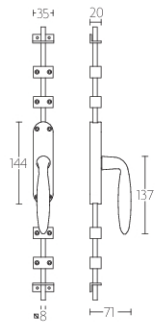

KO-LBXVIII