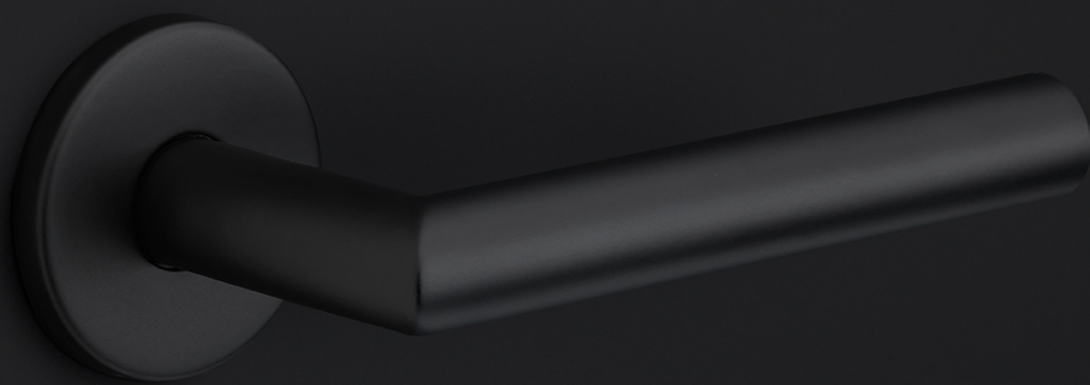

BASICS

by Formani

FORMANI®