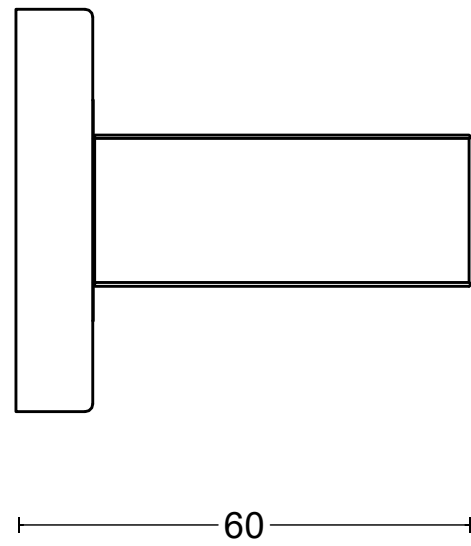

BASICS BSQ2-G

sprung lever handle on rose
stainless steel

 <p>FORMANI HOLLAND B.V. EUROPALAAN 12 6199 AB MAASTRICHT-AIRPORT NL T +31 (0)43 308 90 00 INFO@FORMANI.COM WWW.FORMANI.COM</p>	Type :	Version:
	BASICS BSQ2-G	
	Description: sprung lever handle on rose stainless steel	
Formani filename: 1501D066_BSQ2-G_V01.dwg	Format A3	
Drawn by: Semih Aslan		
Creation date: 11-3-2021		