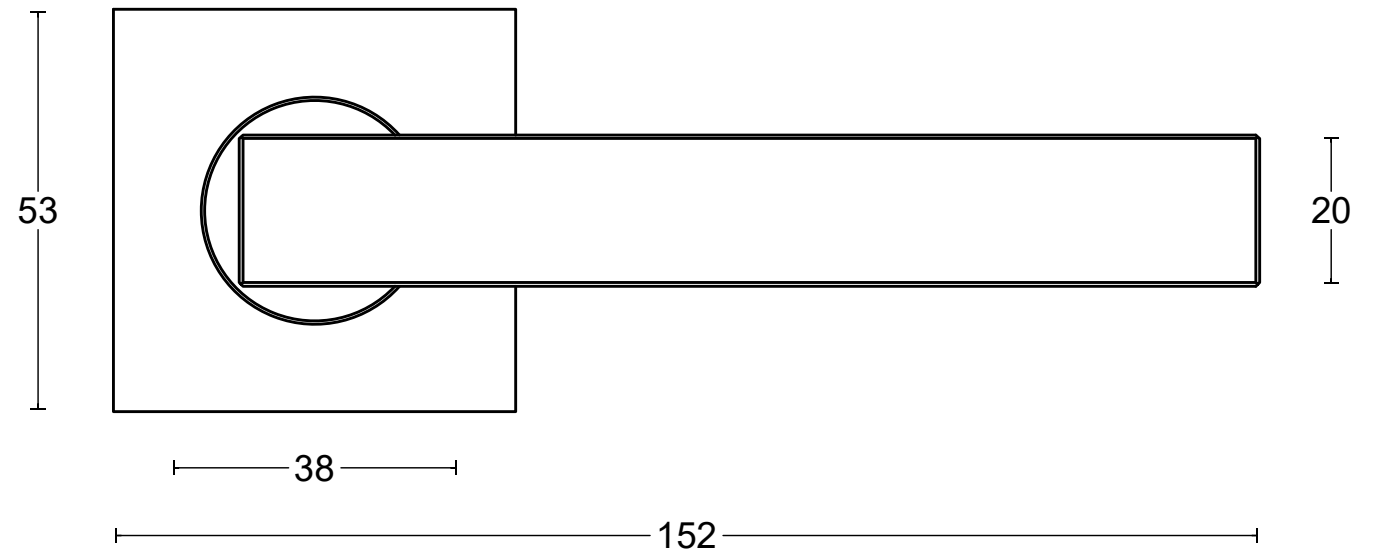

BASICS BSQ2-G

sprung lever handle on rose
stainless steel

 <p>FORMANI HOLLAND B.V. EUROPALAAN 12 6199 AB MAASTRICHT-AIRPORT NL T +31 (0)43 308 90 00 INFO@FORMANI.COM WWW.FORMANI.COM</p>	Type :	Version:
	BASICS BSQ2-G	
	Description: sprung lever handle on rose stainless steel	
Formani filename: 1501D066_BSQ2-G_V01.dwg	Format A3	
Drawn by: Semih Aslan		
Creation date: 11-3-2021		