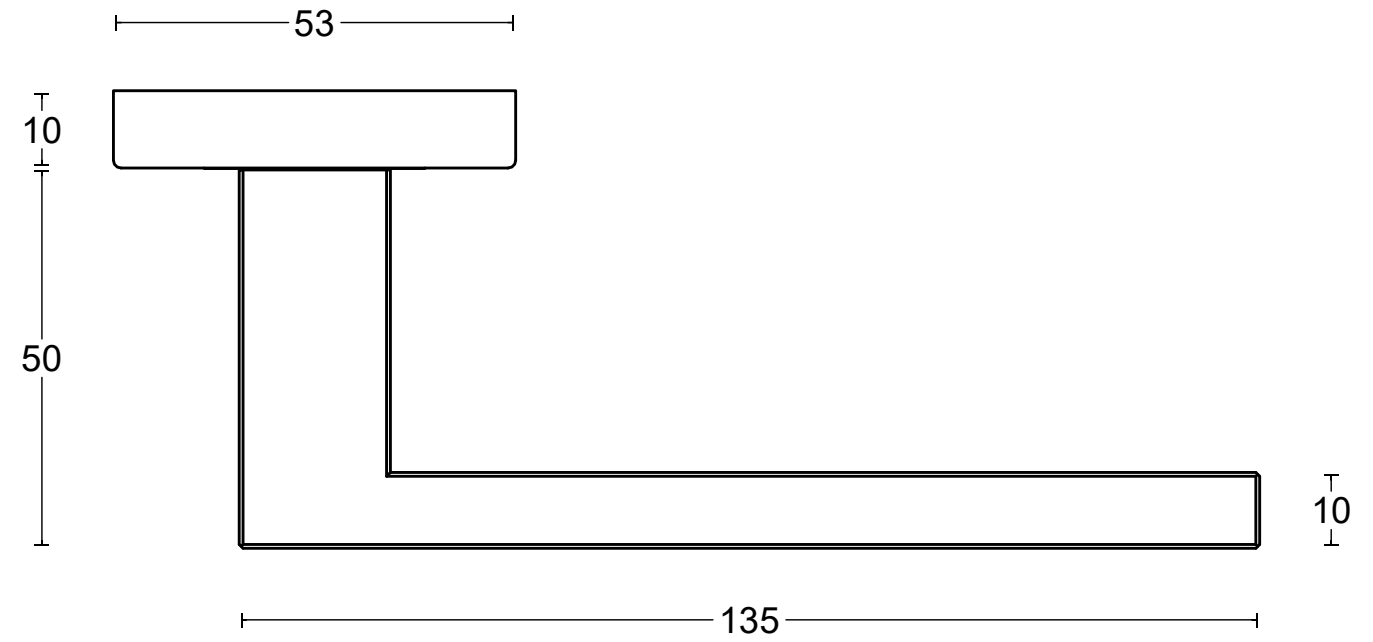

BASICS BSQ2-G

sprung lever handle on rose
stainless steel

 <p>FORMANI HOLLAND B.V. EUROPALAAN 12 6199 AB MAASTRICHT-AIRPORT NL T +31 (0)43 308 90 00 INFO@FORMANI.COM WWW.FORMANI.COM</p>	Type :	Version:
	BASICS BSQ2-G	
	Description: sprung lever handle on rose stainless steel	
Formani filename: 1501D066_BSQ2-G_V01.dwg	Format A3	
Drawn by: Semih Aslan		
Creation date: 11-3-2021		