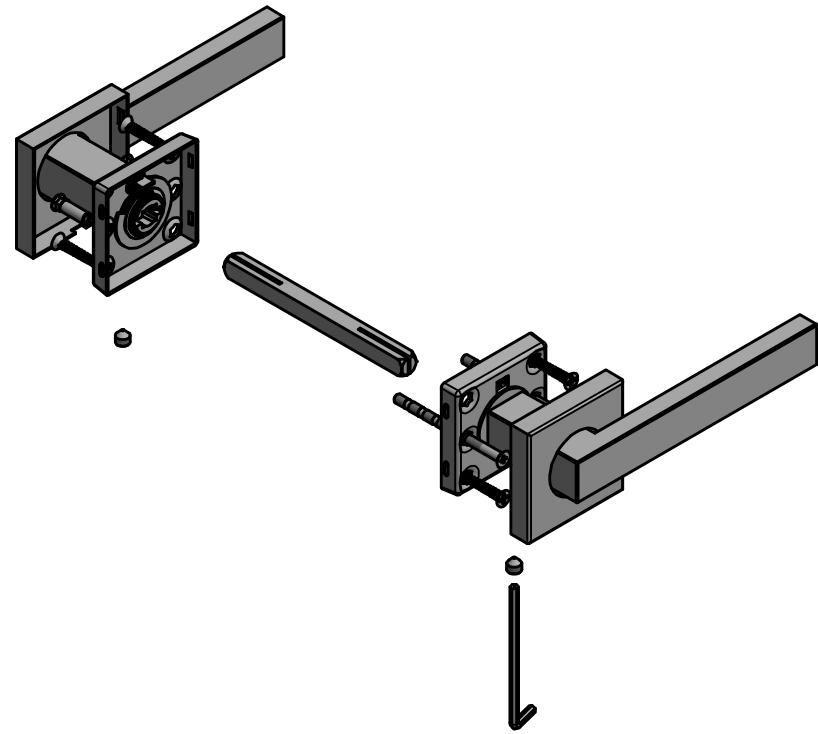

BASICS BSQ2-G

sprung lever handle on rose
stainless steel

 <p>FORMANI HOLLAND B.V. EUROPALAAN 12 6199 AB MAASTRICHT-AIRPORT NL T +31 (0)43 308 90 00 INFO@FORMANI.COM WWW.FORMANI.COM</p>	Type :	Version:
	BASICS BSQ2-G	
	Description: sprung lever handle on rose stainless steel	
Formani filename: 1501D066_BSQ2-G_V01.dwg	Format A3	
Drawn by: Semih Aslan		
Creation date: 11-3-2021		