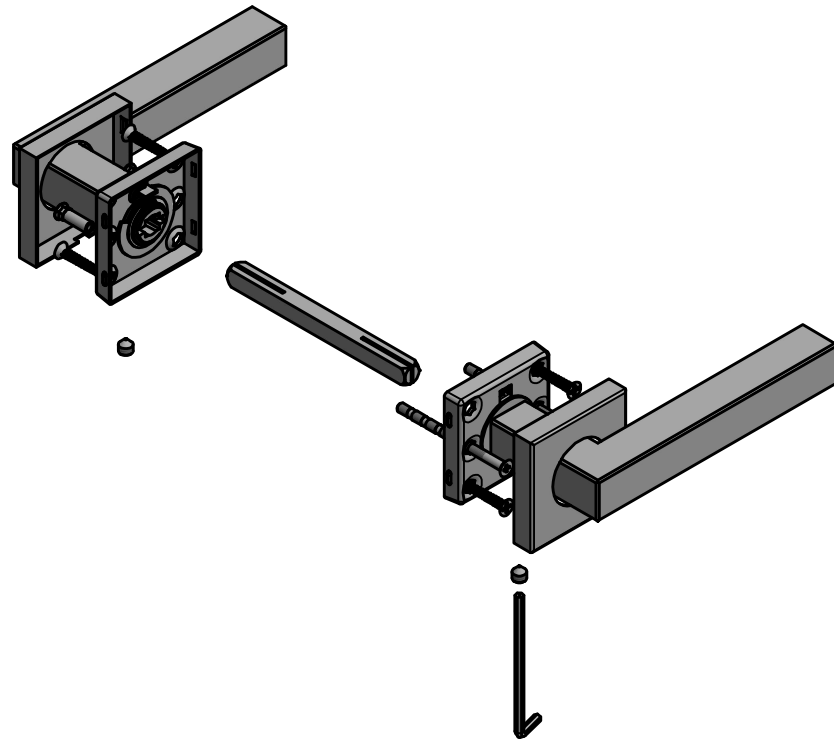

BASICS BSQ1-G

sprung lever handle on rose
stainless steel

<p>FORMANI®</p> <p>FORMANI HOLLAND B.V. EUROPALAAN 12 6199 AB MAASTRICHT-AIRPORT NL T +31 (0)43 308 90 00 INFO@FORMANI.COM WWW.FORMANI.COM</p>	Type :	BASICS BSQ1-G	Version:	V01
	Formani filename: 1501D065_BSQ1-G_V01.dwg	Description: sprung lever handle on rose stainless steel	Format	A3
	Drawn by: Semih Aslan			
Creation date: 4-3-2021				