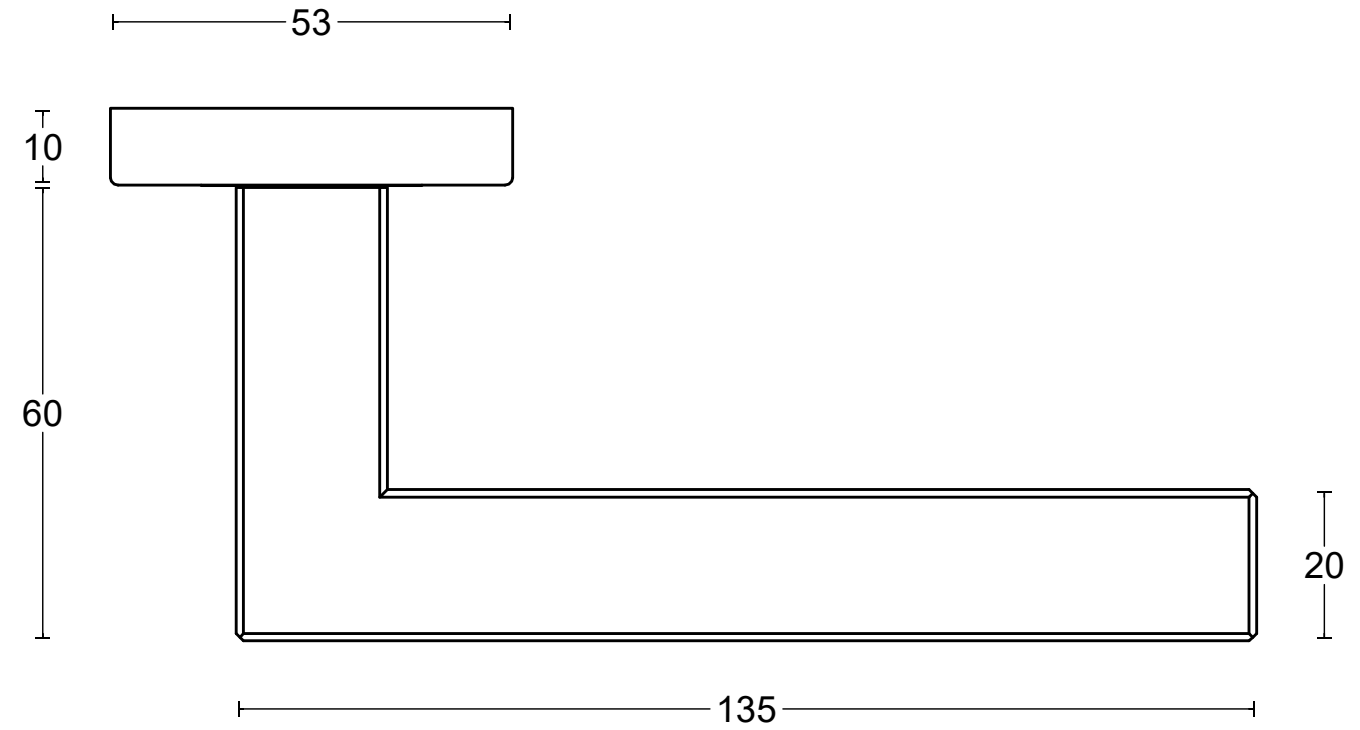

BASICS BSQ1-G

sprung lever handle on rose
stainless steel

<p>FORMANI®</p> <p>FORMANI HOLLAND B.V. EUROPALAAN 12 6199 AB MAASTRICHT-AIRPORT NL T +31 (0)43 308 90 00 INFO@FORMANI.COM WWW.FORMANI.COM</p>	Type :	BASICS BSQ1-G	Version:	V01
	Formani filename: 1501D065_BSQ1-G_V01.dwg	Description: sprung lever handle on rose stainless steel	Format	A3
	Drawn by: Semih Aslan			
Creation date: 4-3-2021				