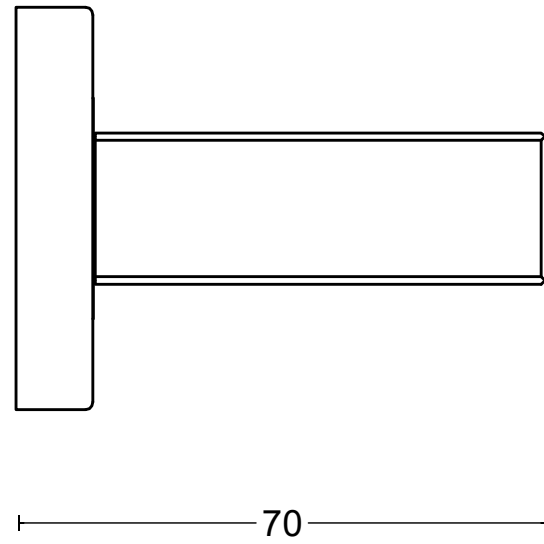

BASICS BSQ1-G

sprung lever handle on rose
stainless steel

<p>FORMANI®</p> <p>FORMANI HOLLAND B.V. EUROPALAAN 12 6199 AB MAASTRICHT-AIRPORT NL T +31 (0)43 308 90 00 INFO@FORMANI.COM WWW.FORMANI.COM</p>	Type :	BASICS BSQ1-G	Version:	V01
	Formani filename: 1501D065_BSQ1-G_V01.dwg	Description: sprung lever handle on rose stainless steel	Format	A3
	Drawn by: Semih Aslan			
Creation date: 4-3-2021				