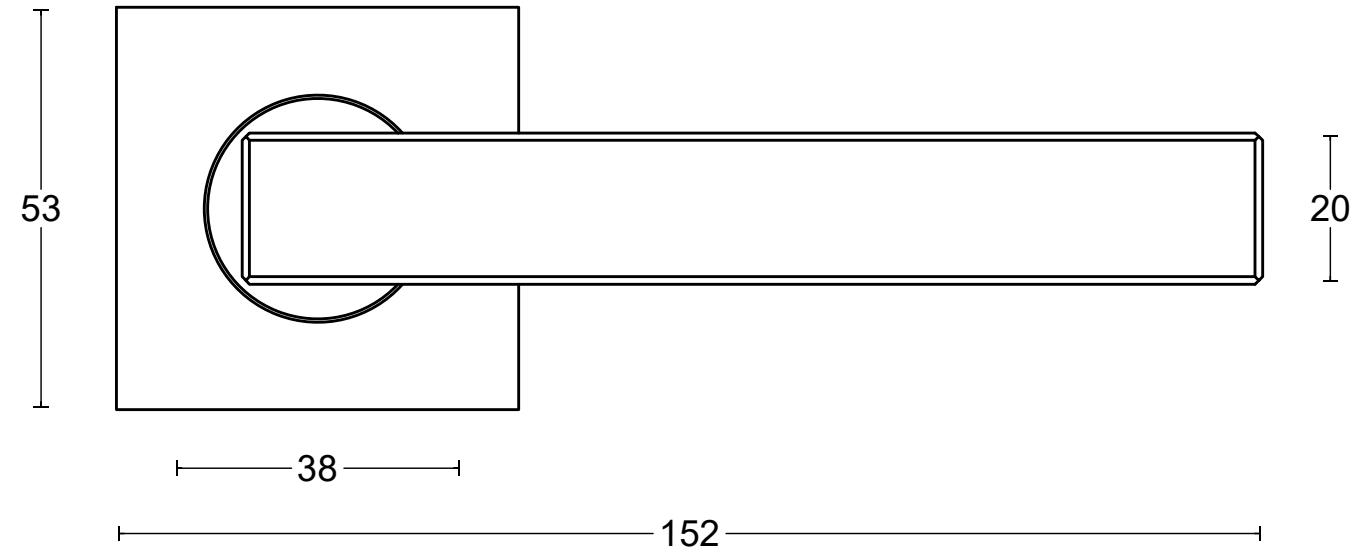

BASICS BSQ1-G

sprung lever handle on rose
stainless steel

<p>FORMANI®</p> <p>FORMANI HOLLAND B.V. EUROPALAAN 12 6199 AB MAASTRICHT-AIRPORT NL T +31 (0)43 308 90 00 INFO@FORMANI.COM WWW.FORMANI.COM</p>	Type :	BASICS BSQ1-G	Version:	V01
	Formani filename: 1501D065_BSQ1-G_V01.dwg	Description: sprung lever handle on rose stainless steel	Format	A3
	Drawn by: Semih Aslan			
Creation date: 4-3-2021				